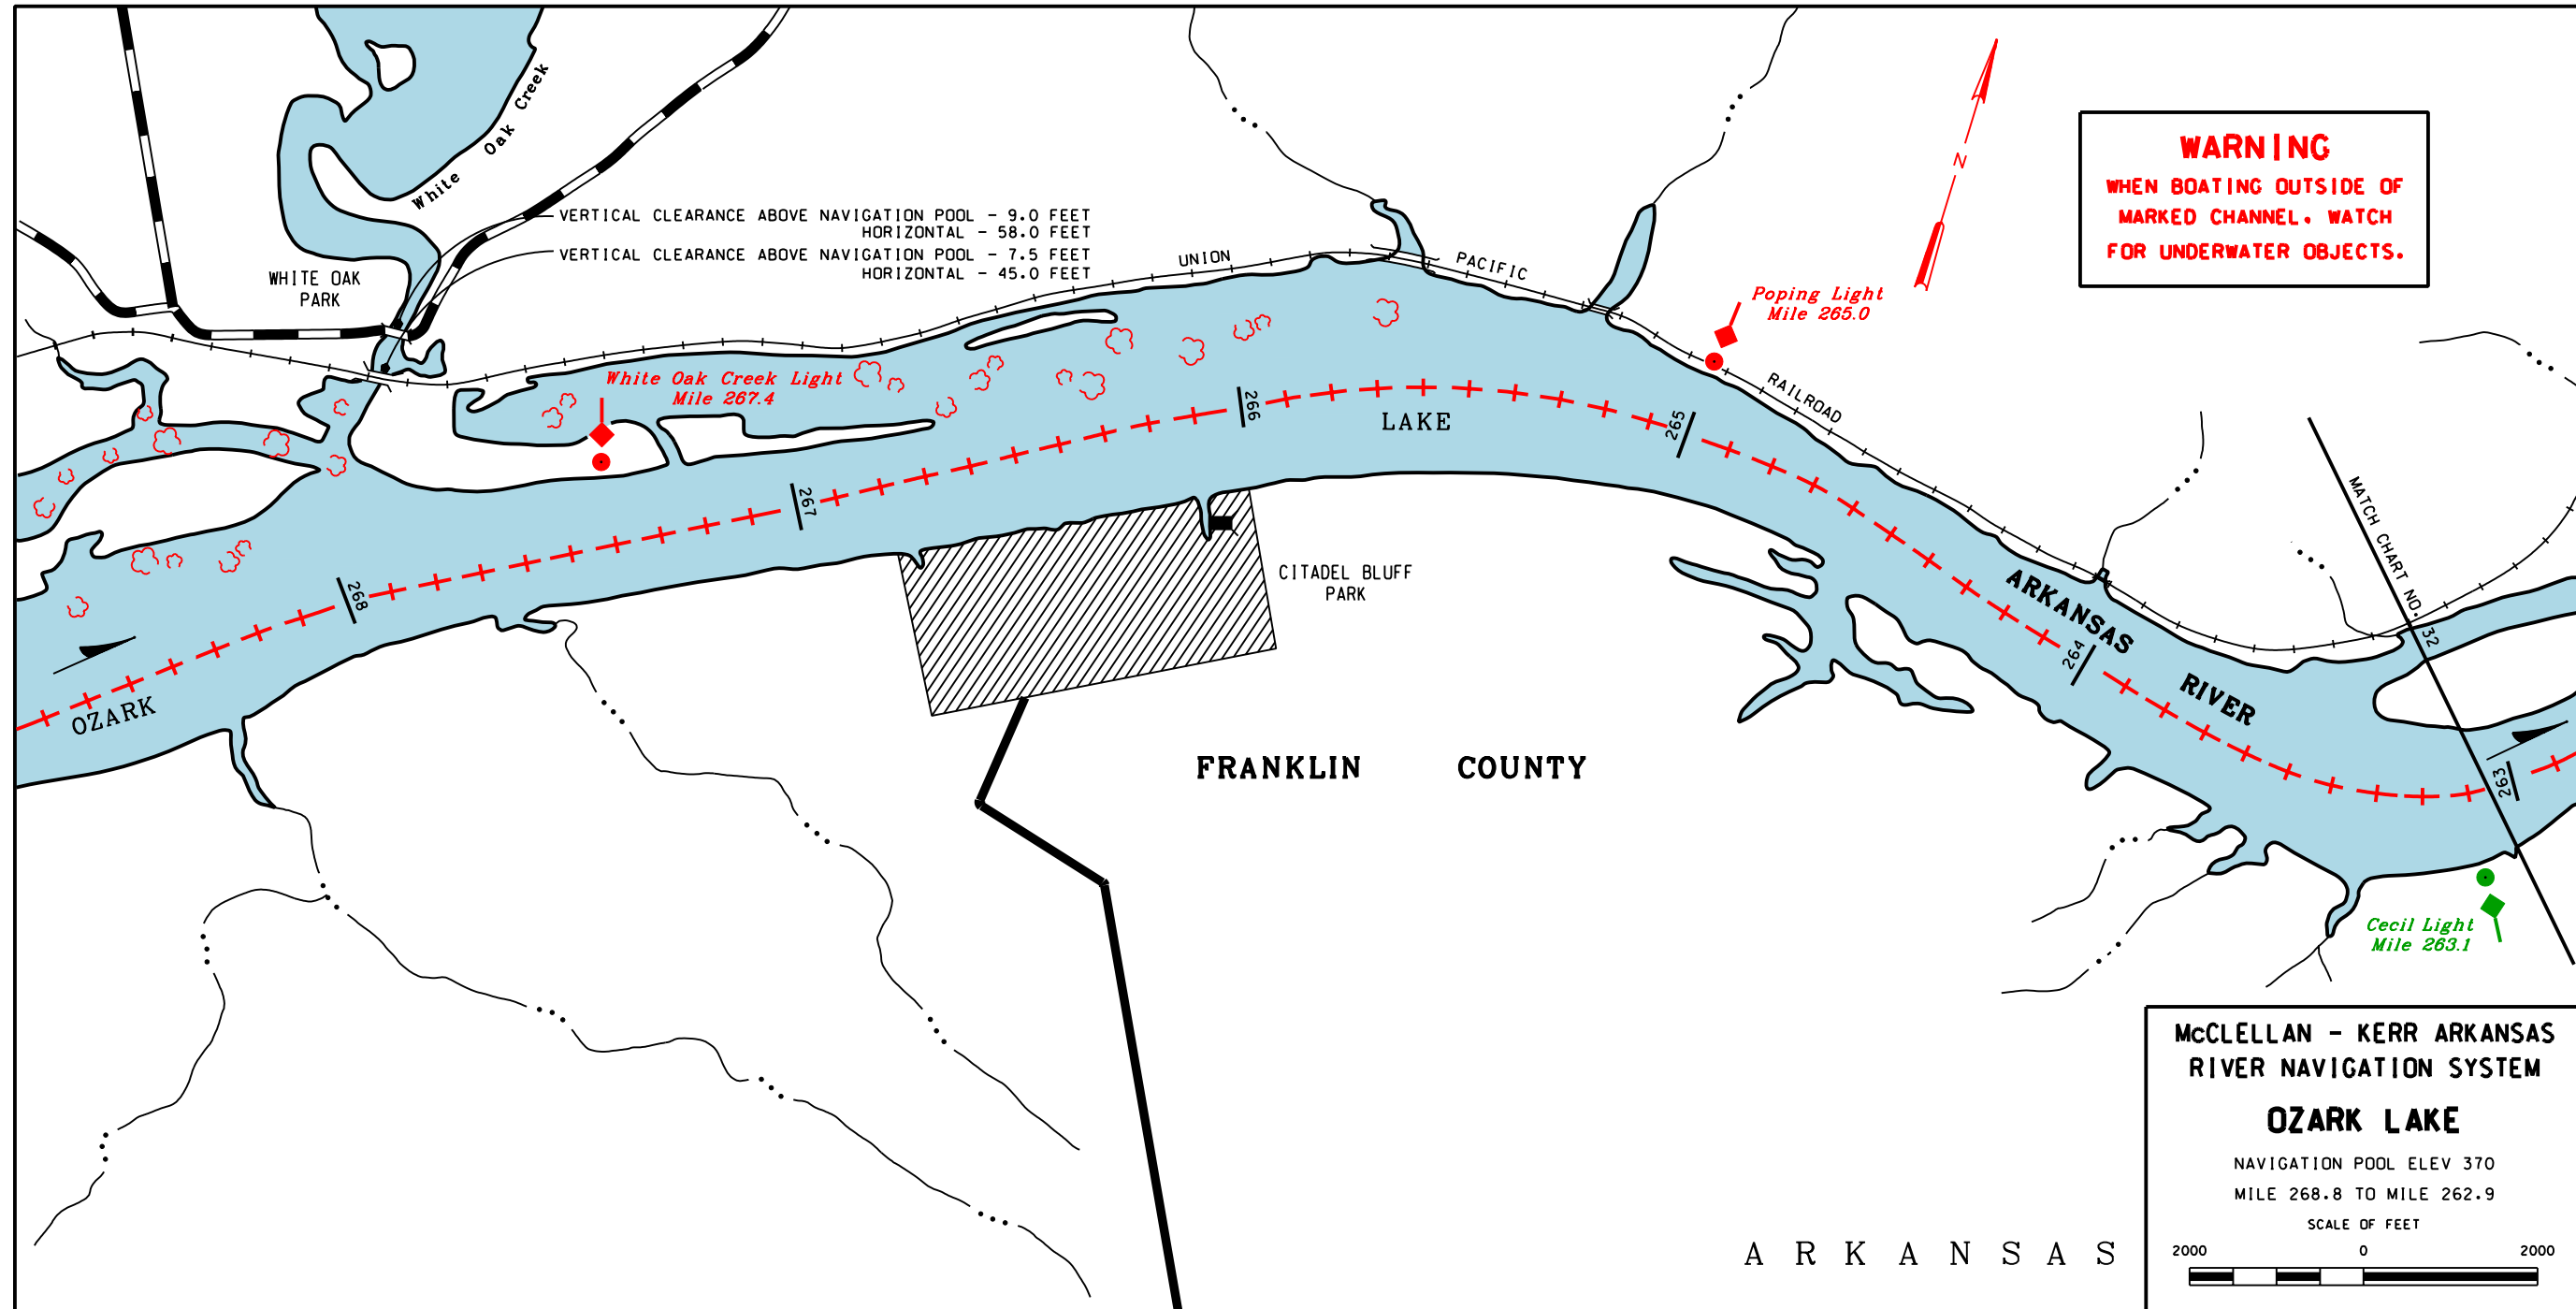

WARNING
 WHEN BOATING OUTSIDE OF
 MARKED CHANNEL. WATCH
 FOR UNDERWATER OBJECTS.

McCLELLAN - KERR ARKANSAS RIVER NAVIGATION SYSTEM
OZARK LAKE
 NAVIGATION POOL ELEV 370
 MILE 268.8 TO MILE 262.9
 SCALE OF FEET
 2000 0 2000