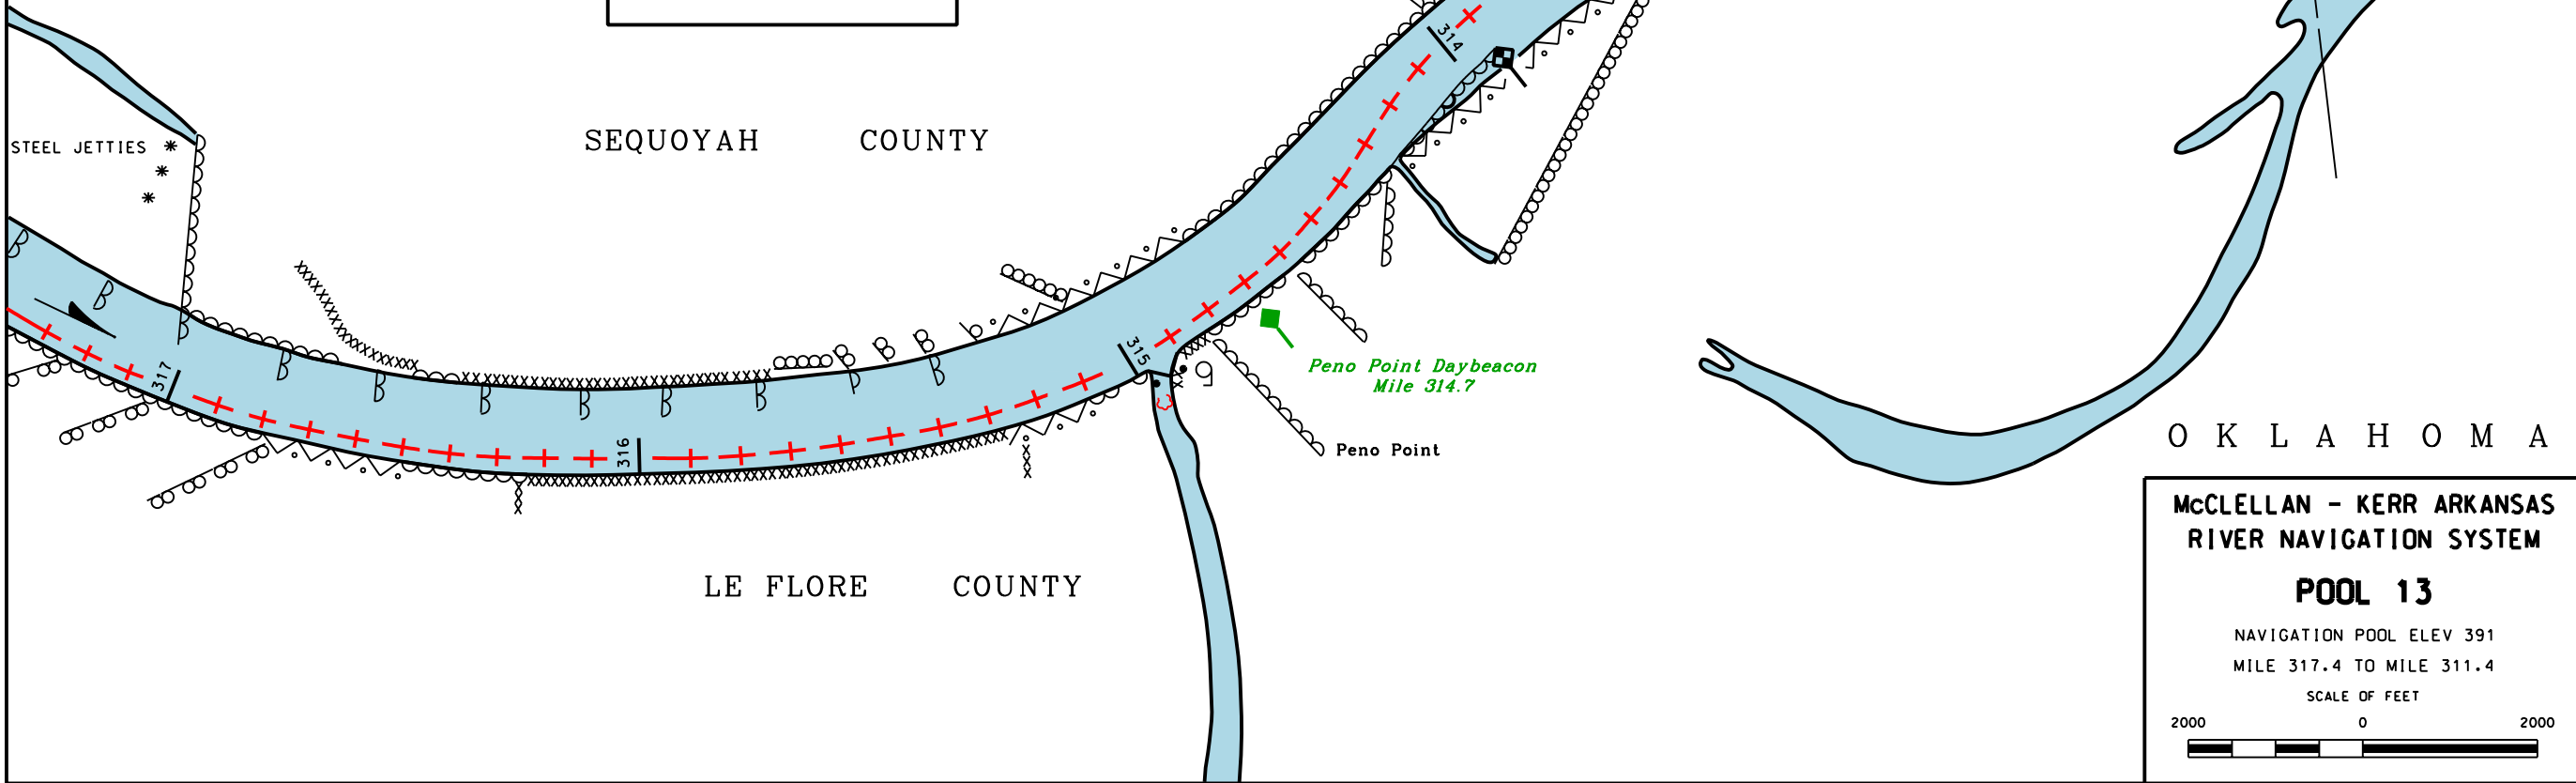

**WARNING**  
WHEN BOATING OUTSIDE OF  
MARKED CHANNEL. WATCH  
FOR UNDERWATER OBJECTS.

SEQUOYAH COUNTY

LE FLORE COUNTY

O K L A H O M A

**McCLELLAN - KERR ARKANSAS  
RIVER NAVIGATION SYSTEM**

**POOL 13**

NAVIGATION POOL ELEV 391  
MILE 317.4 TO MILE 311.4

SCALE OF FEET