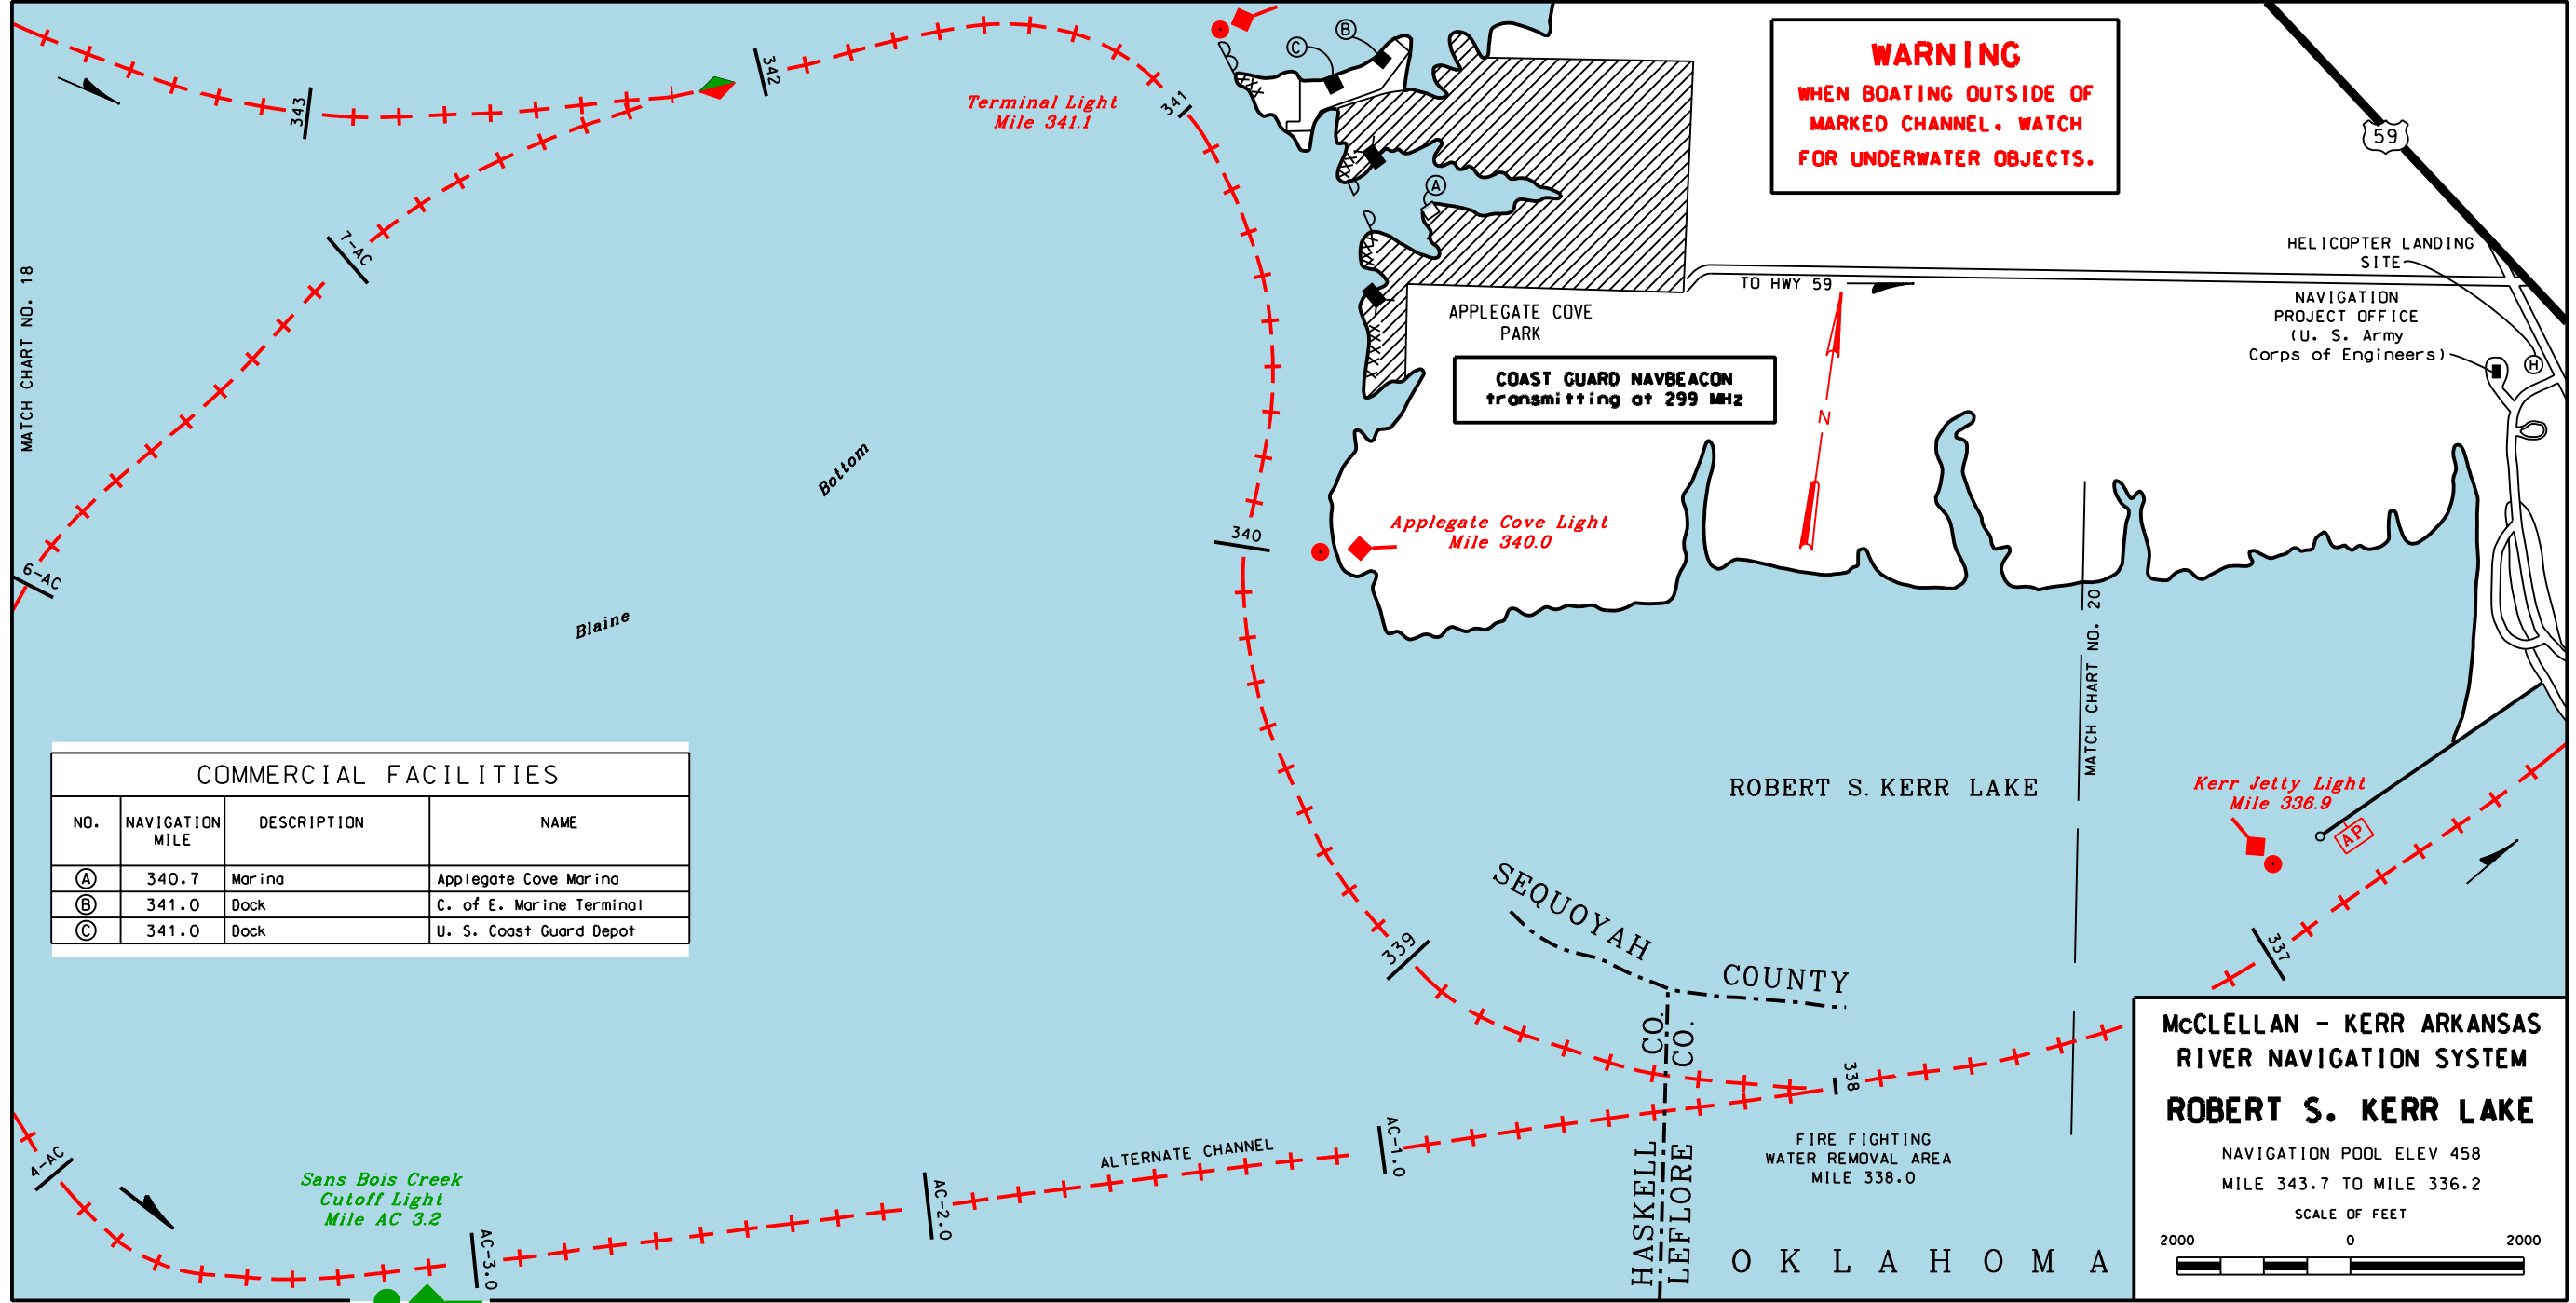

WARNING
 WHEN BOATING OUTSIDE OF
 MARKED CHANNEL. WATCH
 FOR UNDERWATER OBJECTS.

COMMERCIAL FACILITIES

NO.	NAVIGATION MILE	DESCRIPTION	NAME
(A)	340.7	Marina	Applegate Cove Marina
(B)	341.0	Dock	C. of E. Marine Terminal
(C)	341.0	Dock	U. S. Coast Guard Depot

McCLELLAN - KERR ARKANSAS RIVER NAVIGATION SYSTEM

ROBERT S. KERR LAKE

NAVIGATION POOL ELEV 458
 MILE 343.7 TO MILE 336.2

SCALE OF FEET

2000 0 2000

LOCK 15 (918)775-2091