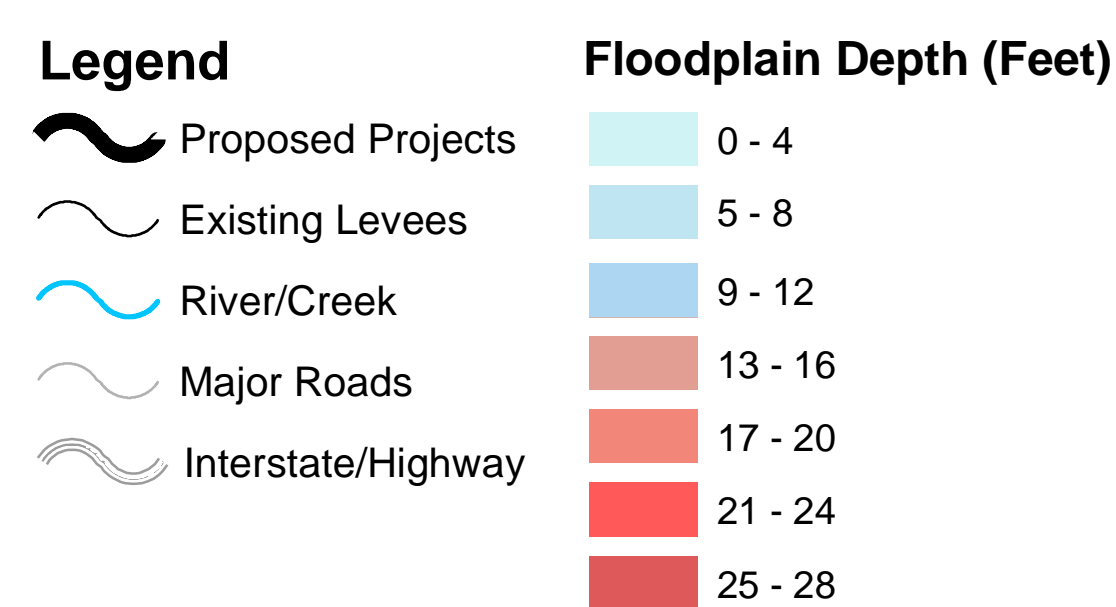

Existing 200-Year Floodplain

(Study Areas Only)

* West Sacramento & Natomas floodplain not shown.