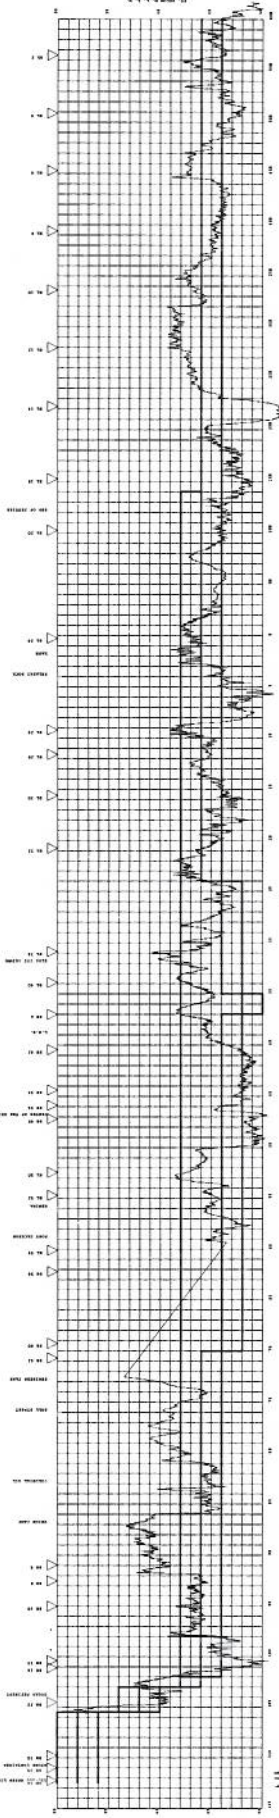

SAVANNAH HARBOR, GEORGIA
SAVANNAH HARBOR PROFILES

SAVANNAH
JOB NUMBER: DSH-142/397
DATE: 11/11/54
DRAWN BY: J. W. HARRIS

AREA IS BEING DEEDED
** AREA TO BE DEEDED