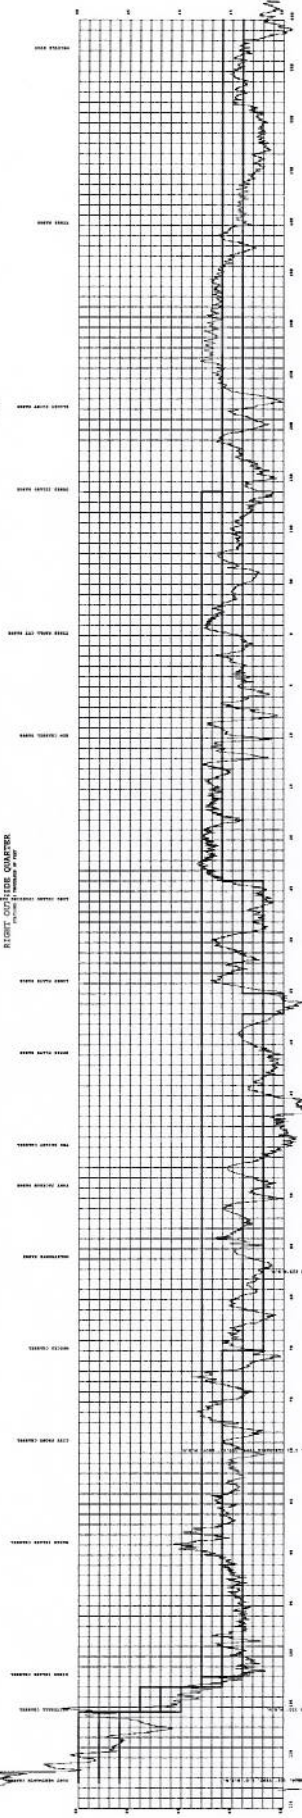

SAVANNAH HARBOR, GEORGIA
SAVANNAH HARBOR PROFILES

SAVANNAH
JOB NUMBER: DSH-142/397
DATE: 11/11/54
DRAWN BY: J. W. HARRIS

AREA IS BEING DEEDED
** AREA TO BE DEEDED