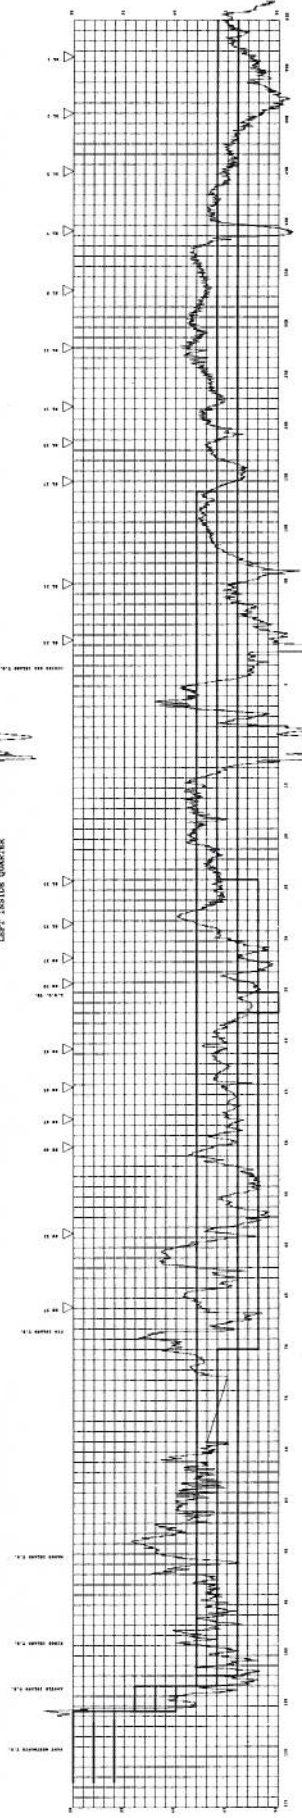

SAVANNAH HARBOR, GEORGIA
SAVANNAH HARBOR PROFILES

SAVANNAH
JOB NUMBER: DSH-142/397
DATE: 11/11/54
DRAWN BY: J. W. HARRIS

AREA IS BEING DEEDED
** AREA TO BE DEEDED