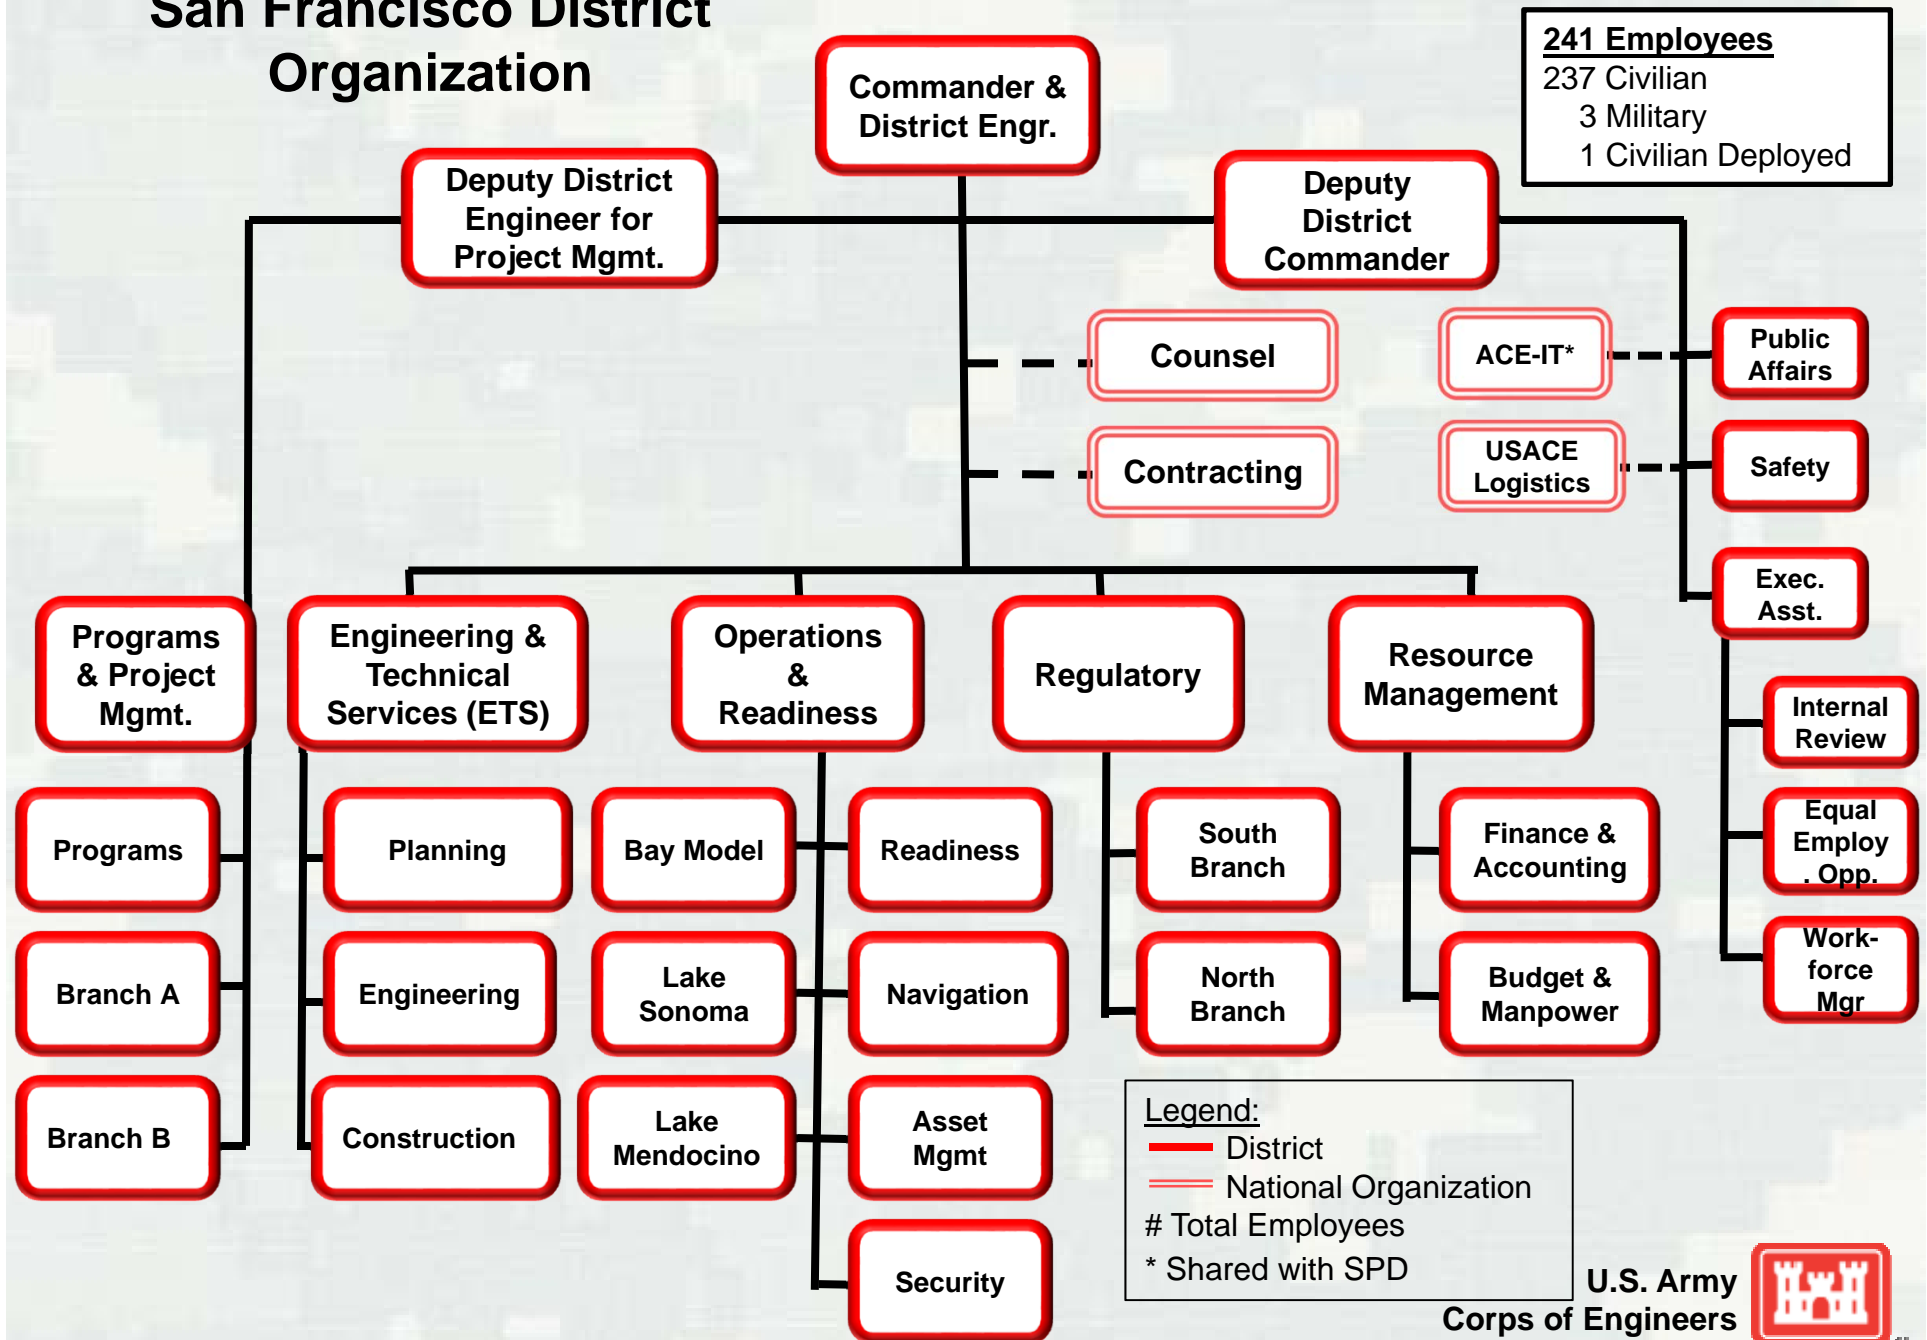

San Francisco District Organization

241 Employees
 237 Civilian
 3 Military
 1 Civilian Deployed

Legend:
 — District
 — National Organization
 # Total Employees
 * Shared with SPD