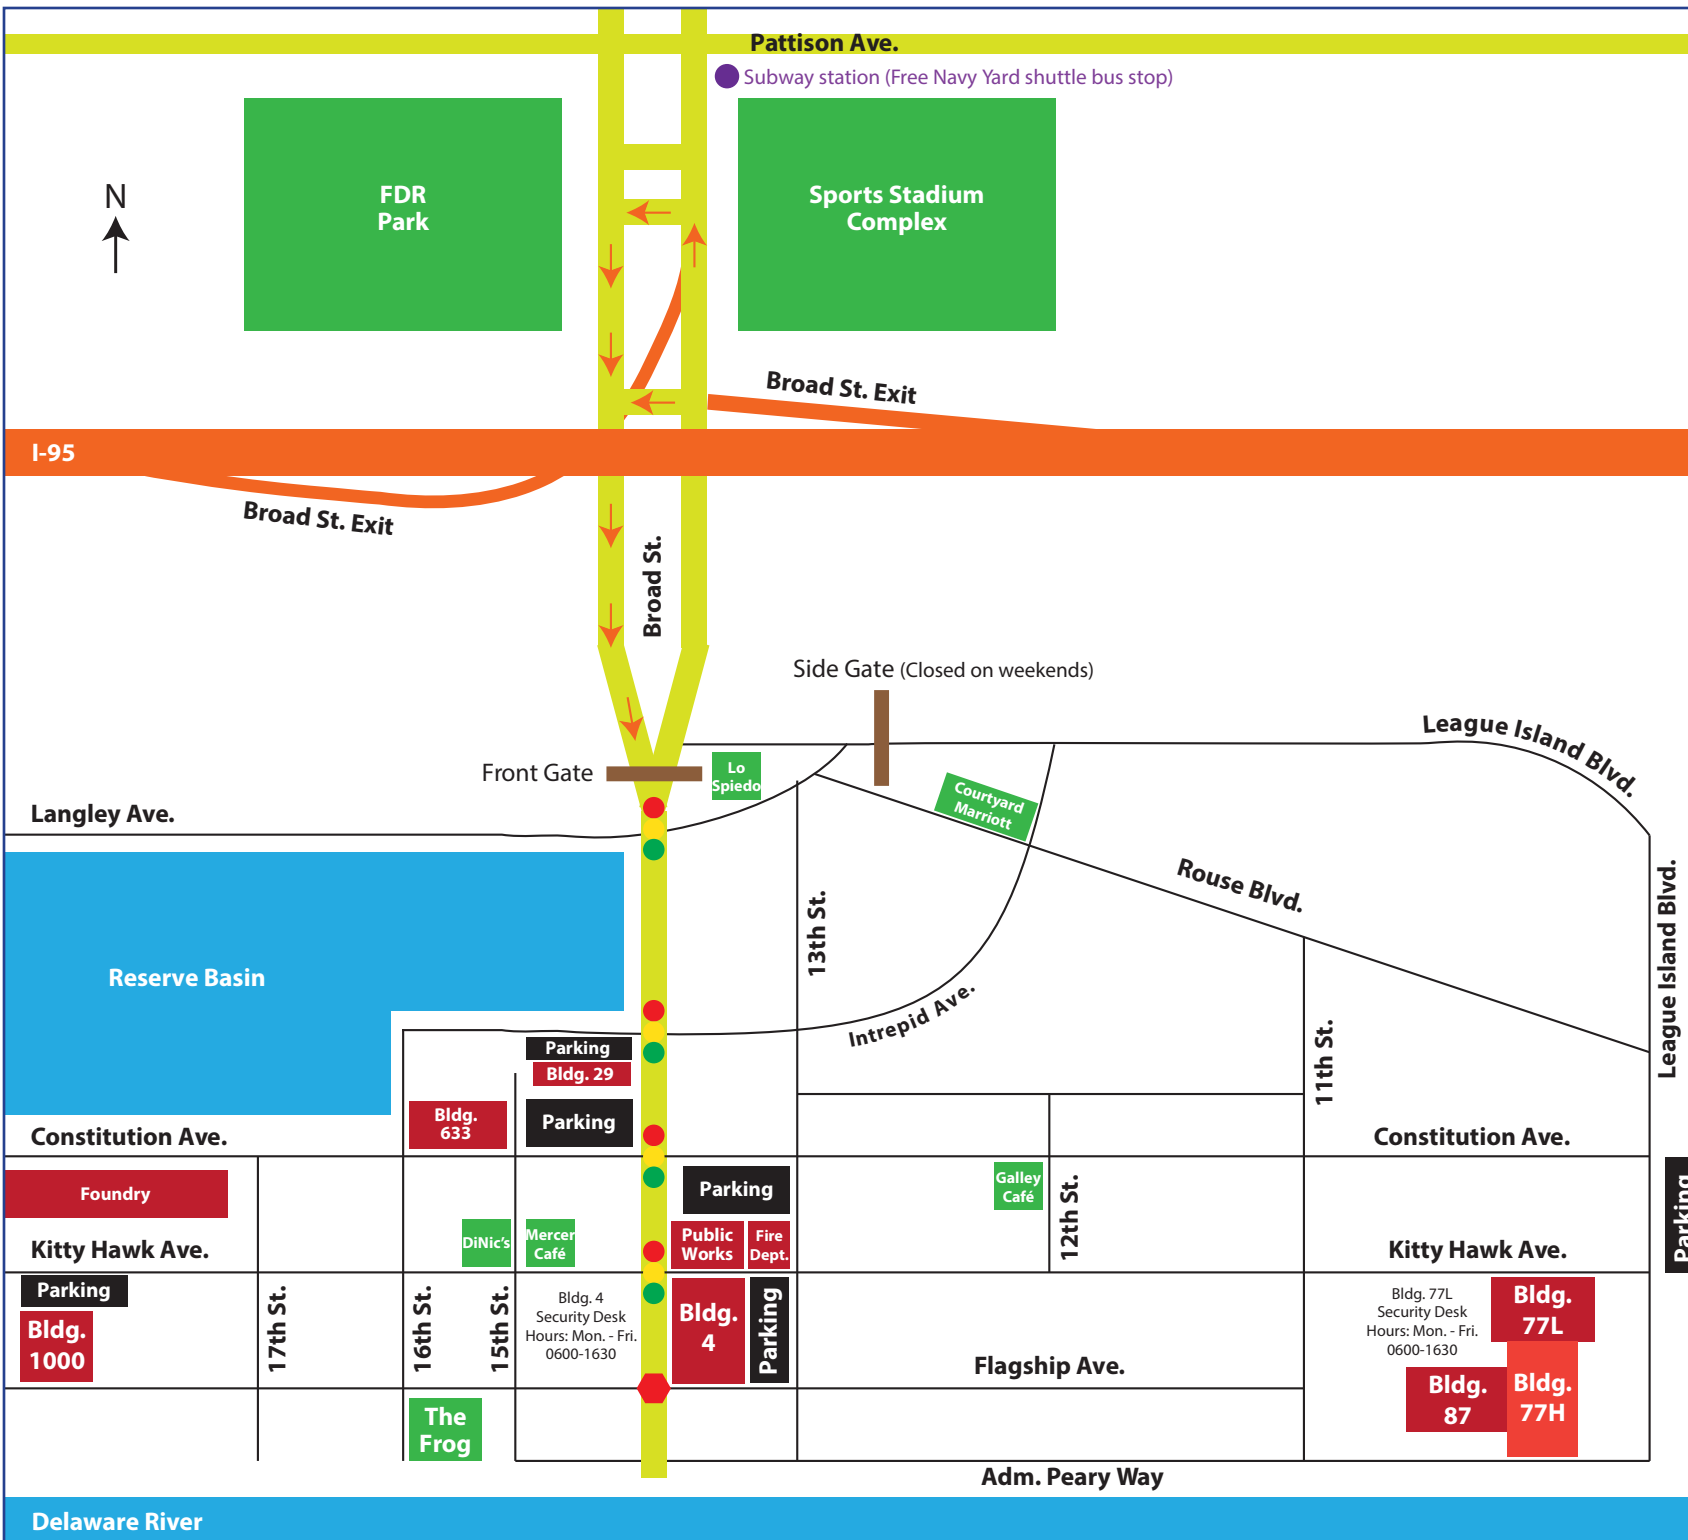

On-site restaurants*:
Shop 543/The Frog
S. 16th St. & Flagship Dr.

Lo Spiedo
4503 S. Broad St.

Mercer Café
4920 S. 15th St.

DiNic's
S. 15th St. & Kitty Hawk Ave.

The Bistro/Courtyard Marriott
1001 Intrepid Ave.

The Galley Café
1200 Constitution Ave.

Sunshine Café
Inside Bldg. 4

Area lodging*:
Courtyard Marriott
(located on-site)
1001 Intrepid Ave.
215-644-9200

Airport Marriott
One Arrivals Rd., Terminal B
215-492-9000

Residence Inn
4360 Island Ave.
215-492-1797

Hilton Garden Inn
1100 Arch St.
215-923-0100

Westin Philadelphia
99 S. 17th St.
215-563-1600

Ritz-Carlton
10 Avenue of the Arts
215-523-8000

Holiday Inn
900 Packer Ave.
215-755-9500

Double Tree by Hilton
237 S. Broad St.
215-893-1600

Sheraton
One Dock Street
215-238-6000

*This list is for informational purposes only. It is not intended to be a complete list, nor an endorsement of these resources.