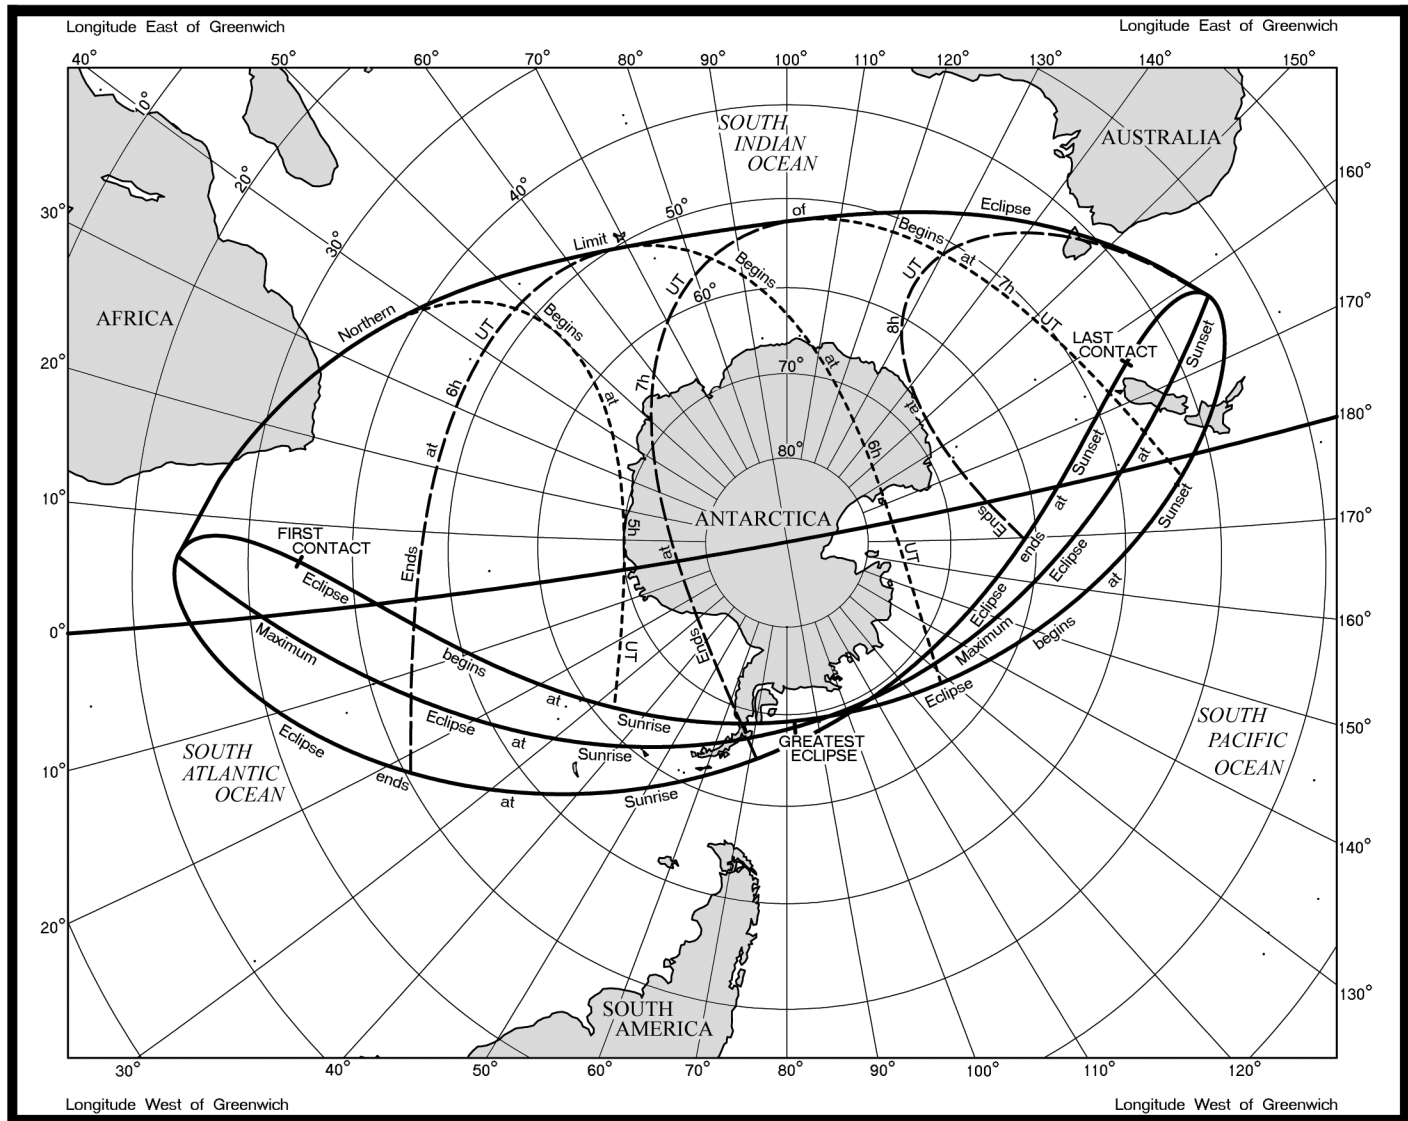

PARTIAL SOLAR ECLIPSE OF 2011 NOVEMBER 25

ASTRONOMICAL APPLICATIONS DEPT.
 U.S. NAVAL OBSERVATORY
 WASHINGTON, DC 20392-5420 USA