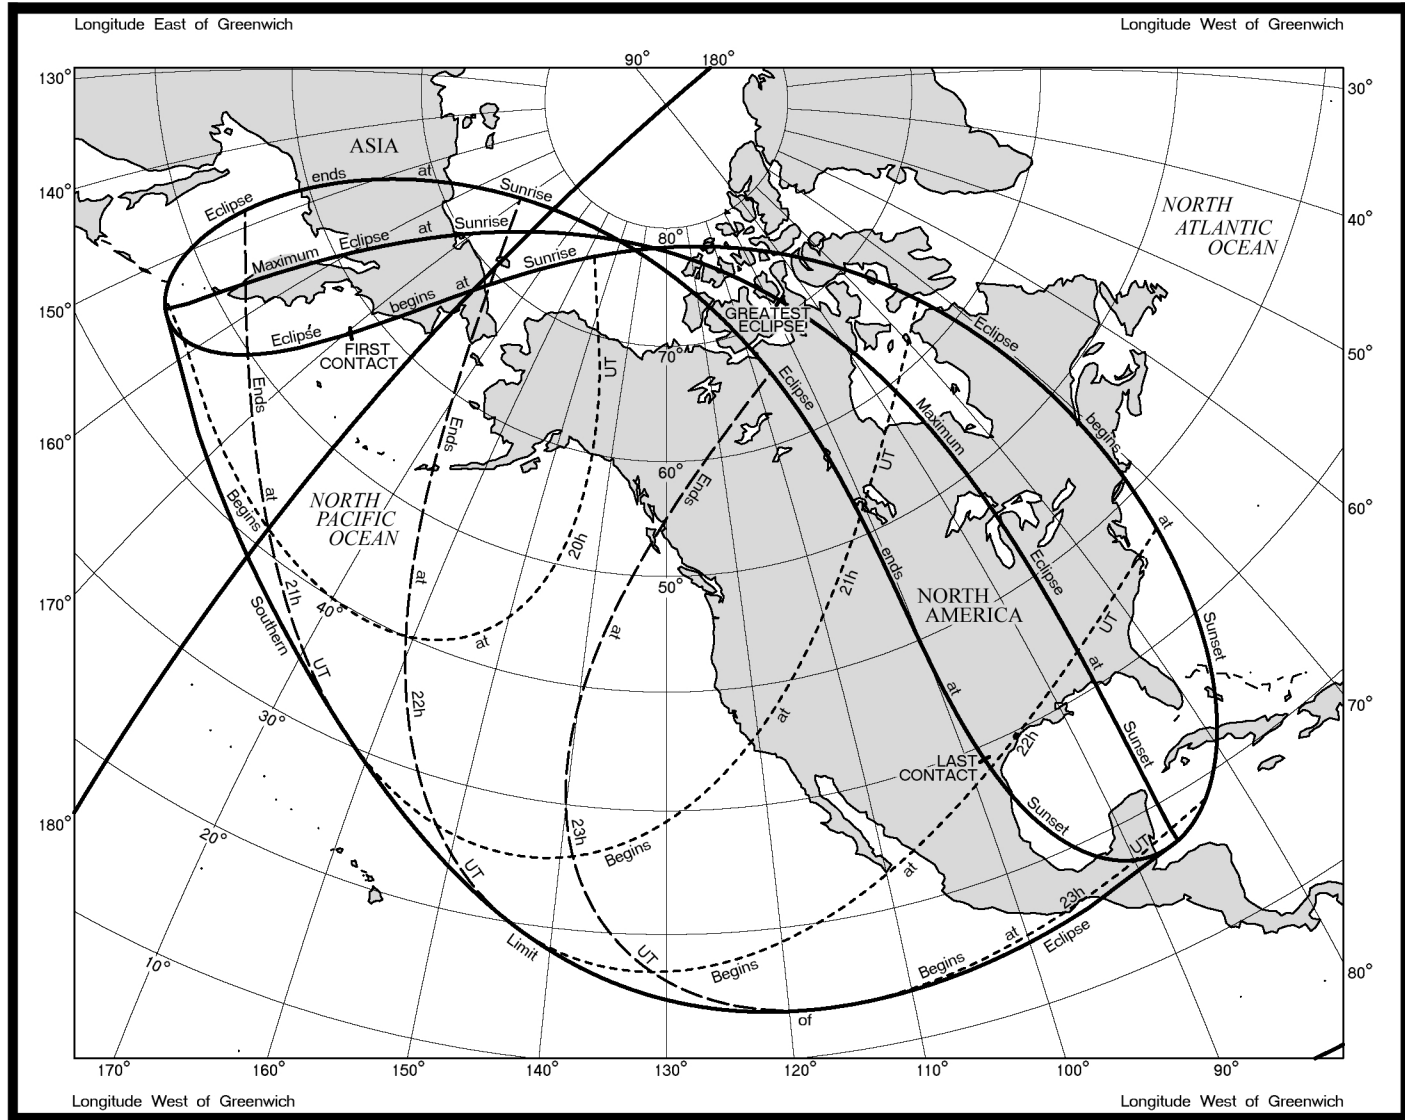

PARTIAL SOLAR ECLIPSE OF 2014 OCTOBER 23

ASTRONOMICAL APPLICATIONS DEPT.
U.S. NAVAL OBSERVATORY
WASHINGTON, DC 20392-5420 USA