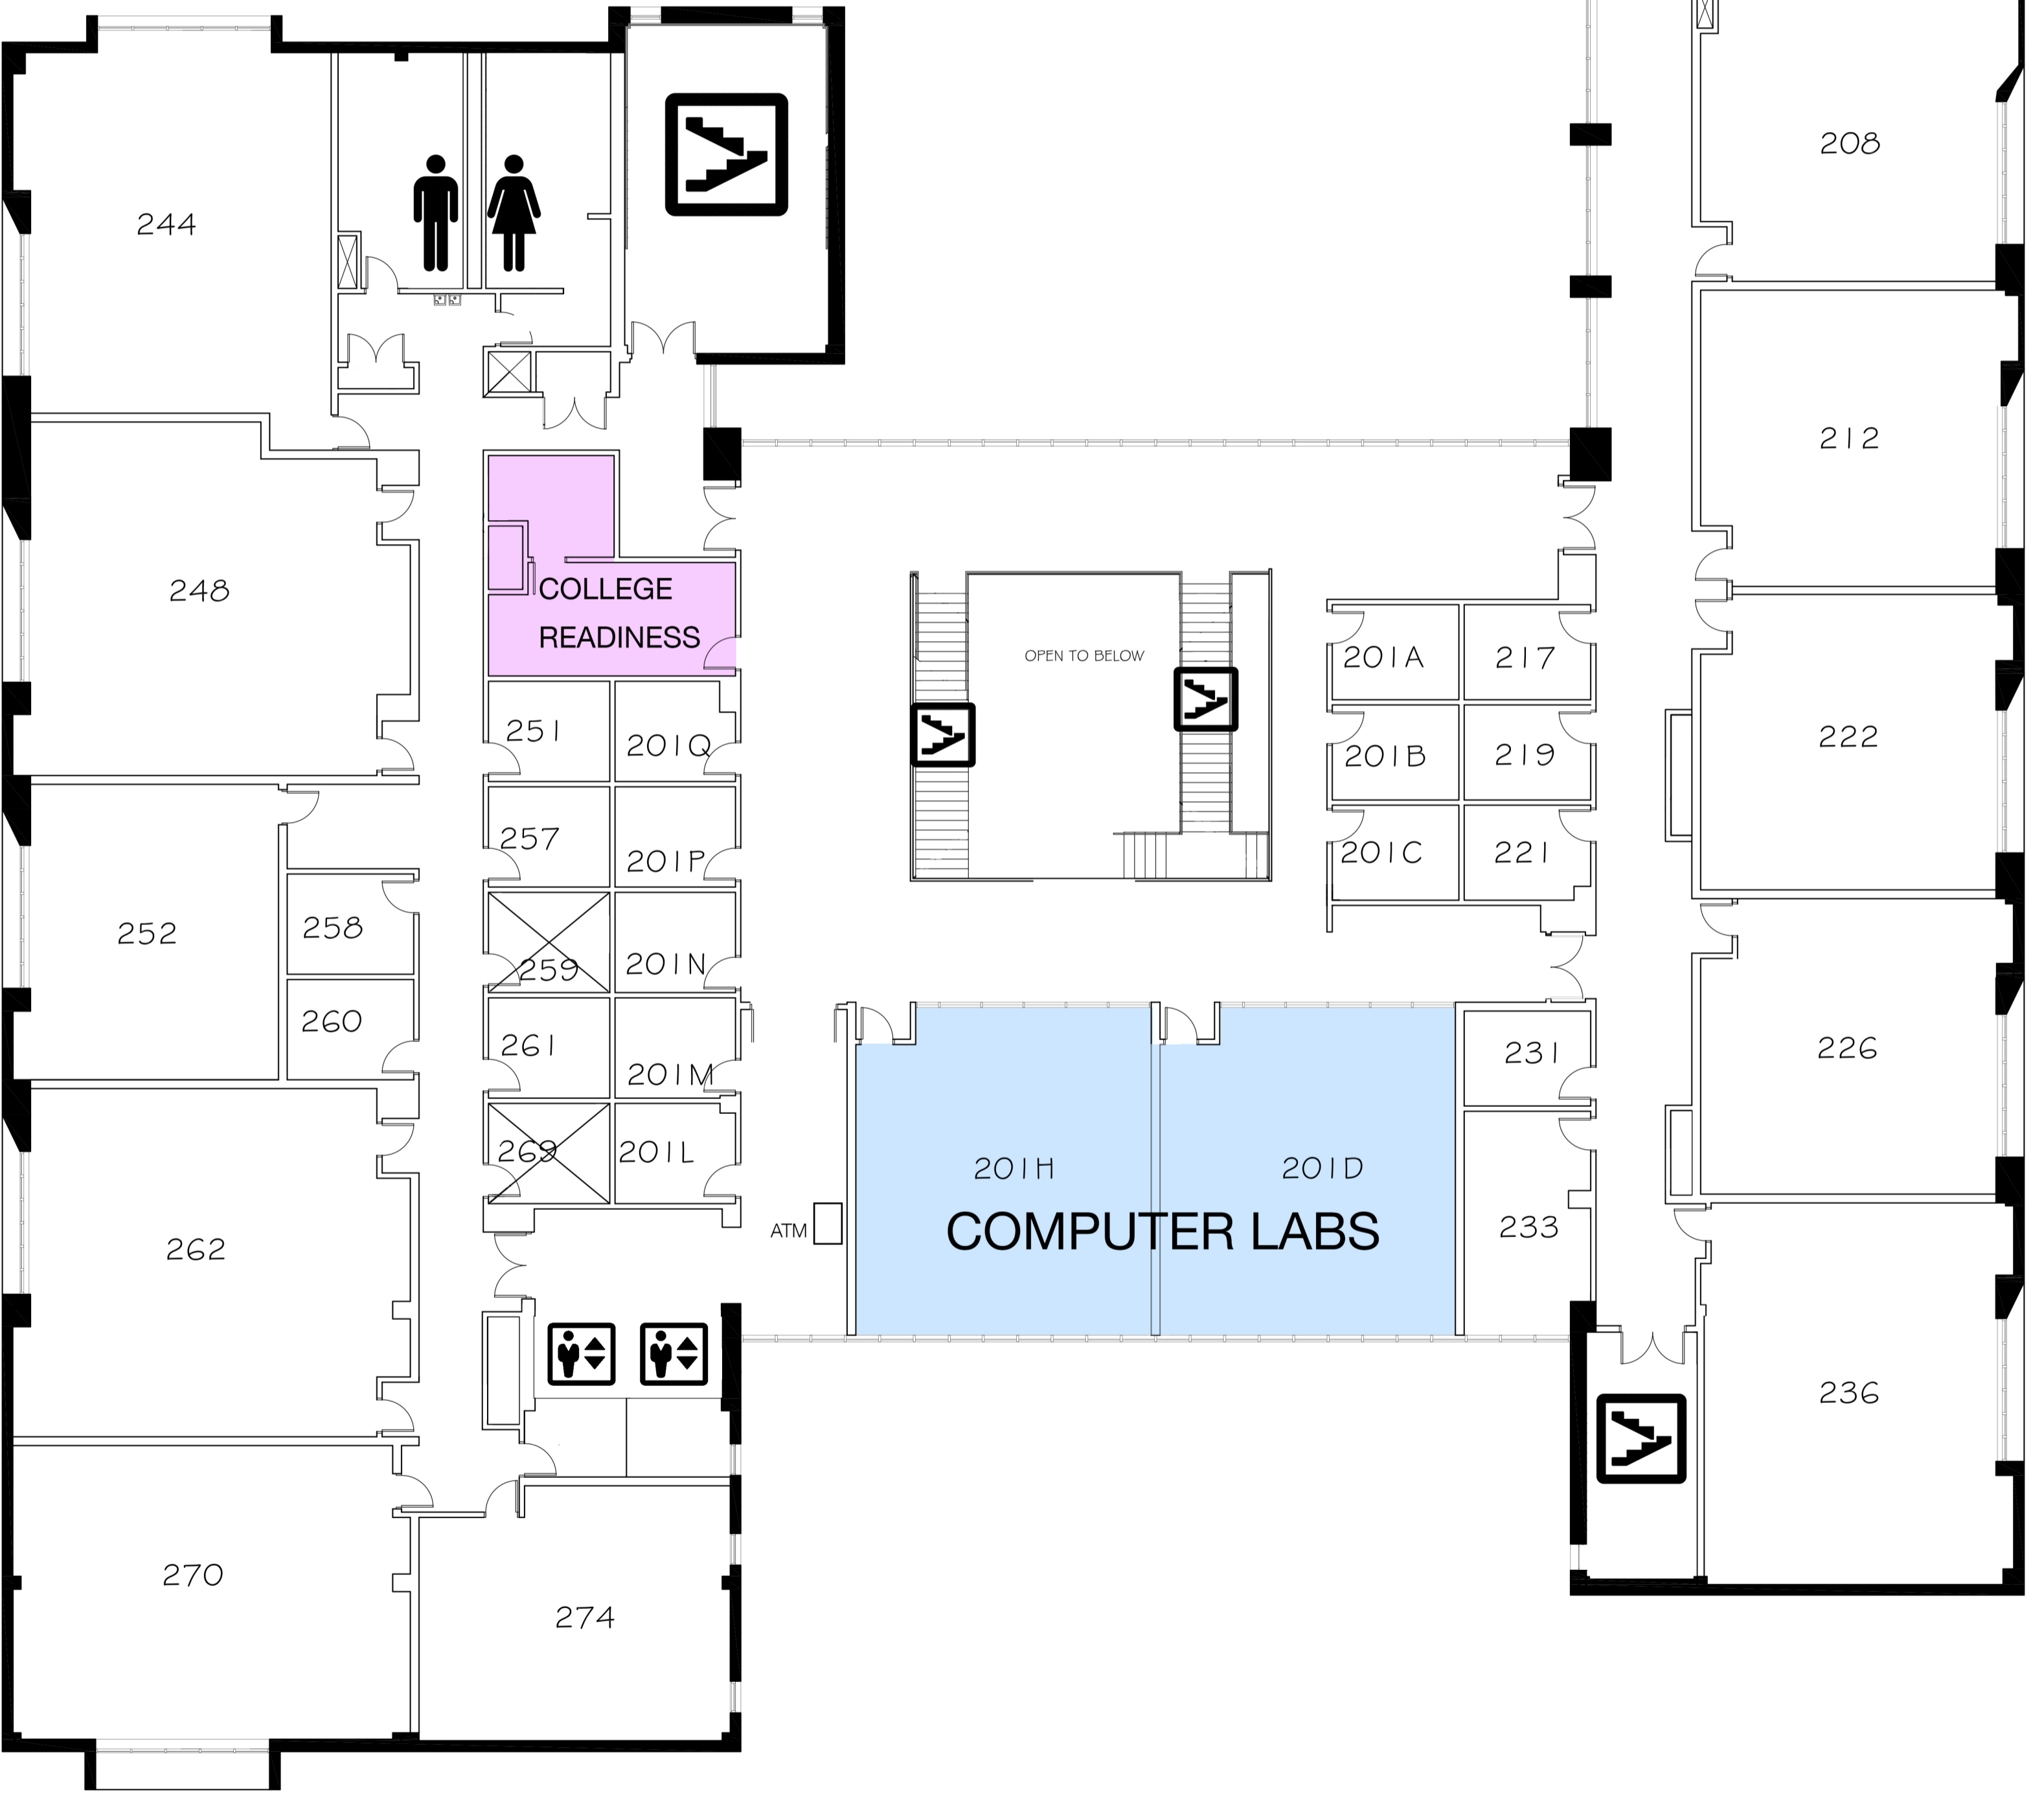

UNT DALLAS DAL 1 - ADMINISTRATION BUILDING LEVEL 1

7300 UNIVERSITY HILLS BLVD
DALLAS, TX 75241-4605

INDICATES SEVERE
WEATHER SHELTER AREA

UNT DALLAS DAL 1 - ADMINISTRATION BUILDING LEVEL 2

7300 UNIVERSITY HILLS BLVD
DALLAS, TX 75241-4605