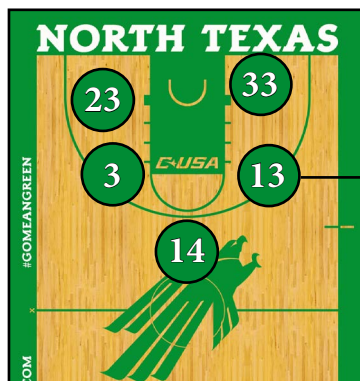

PROBABLE STARTERS

MEAN GREEN SPOTLIGHT

Janis Peterson

- -Junior
- -Starting Forward (3)
- 5.6 ppg
- 11 steals (6 at N. Colo.)
- 6/21 from range (4/10 at N. Colo.)

Janis Peterson transferred to North Texas just in time for the 2013-14 season. She played steady minutes until being inserted into the starting role prior to the Northern Colorado game. She answered the call with a career-high 27 points, also a single-game team-high.

2013 ROSTER

No.	Name	Pos	Ht.	Cl.	Hometown	Last School
0	Hannah Christian	Guard	5-7	SR	Aledo, TX	Weatherford CC
1	Ash'Lynne Evans	Forward	5-11	SR	Everman, TX	Everman HS
3	Briesha Wynn	Forward	6-0	JR	Fort Worth, TX	TCU
4	Laura McCoy	Guard	5-7	SR	Flower Mound, TX	Flower Mound HS
5	Eboniey Jeter	Forward	6-0	RS FR	Killeen, TX	Harker Heights HS
13	Janis Peterson	Guard	6-1	JR	San Francisco, CA	CC of San Francisco
14	Candice Adams	Guard	5-8	FR	Cedar Hill, TX	Cedar Hill HS
20	Terra Ellison	Guard	5-11	FR	The Colony, TX	The Colony HS
21	Joh'Vonna Darrington	Forward	6-1	JR	Oklahoma City, OK	Weatherford CC
22	BreAnna Dawkins	Guard	5-6	JR	Cedar Hill, TX	Wichita State
23	Acheil Tac	Forward	6-1	SO	Garland, TX	Sachse HS
24	Taylor Hooker	Guard	5-10	JR	Arlington, TX	Tulsa
32	Desiree Nelson	Guard	5-10	SR	Copperas Cove, TX	Copperas Cove HS
33	Alexis Hyder	Forward	5-11	SO	Austin, TX	LBJ HS
34	Kiara Davis	Guard	5-10	RS FR	Fort Worth, TX	North Crowley HS

Coaching Staff

Head Coach: Mike Petersen (2nd year)
Associate Head Coach: Ashley Davis (2nd year)
Assistant Coach: Wes Brooks (3rd year)
Assistant Coach: Karen Blair (1st year)

Support Staff

Director of Ops: Brandon Miller (2nd year)
Asst. Director of Ops: Kristen Love (2nd year)
Head Athletics Trainer: Andrea Miller (2nd year)
Director of Managerial Ops: Kelby Jones (2nd year)