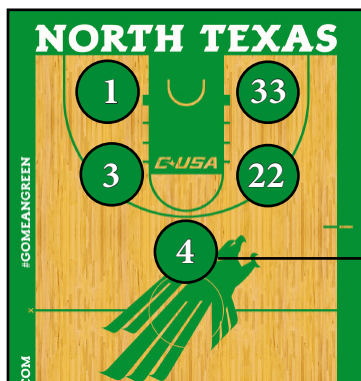

PROBABLE STARTERS

MEAN GREEN SPOTLIGHT

Laura McCoy
-Senior
-Handle: @laura_mccoy5
-Guard
-Third in North Texas history in career three-pointers made with 127.

Laura McCoy enters her senior season as the unquestioned leader of a deep roster that has the opportunity to play for the same coach for two years in a row, a first for the four-year members on the squad. McCoy will run point and undoubtedly fire from range.

2013 ROSTER

No.	Name	Pos	Ht.	Cl.	Hometown	Last School
0	Hannah Christian	Guard	5-7	SR	Aledo, TX	Weatherford CC
1	Ash'Lynne Evans	Forward	5-11	SR	Everman, TX	Everman HS
3	Briesha Wynn	Forward	6-0	JR	Fort Worth, TX	TCU
4	Laura McCoy	Guard	5-7	SR	Flower Mound, TX	Flower Mound HS
5	Eboniey Jeter	Forward	6-0	RS FR	Killeen, TX	Harker Heights HS
13	Janis Peterson	Guard	6-1	JR	San Francisco, CA	CC of San Francisco
14	Candice Adams	Guard	5-8	FR	Cedar Hill, TX	Cedar Hill HS
20	Terra Ellison	Guard	5-11	FR	The Colony, TX	The Colony HS
21	Joh'Vonna Darrington	Forward	6-1	JR	Oklahoma City, OK	Weatherford CC
22	BreAnna Dawkins	Guard	5-6	JR	Cedar Hill, TX	Wichita State
23	Acheil Tac	Forward	6-1	SO	Garland, TX	Sachse HS
24	Taylor Hooker	Guard	5-10	JR	Arlington, TX	Tulsa
32	Desiree Nelson	Guard	5-10	SR	Copperas Cove, TX	Copperas Cove HS
33	Alexis Hyder	Forward	5-11	SO	Austin, TX	LBJ HS
34	Kiara Davis	Guard	5-10	RS FR	Fort Worth, TX	North Crowley HS

Coaching Staff

Head Coach: Mike Petersen (2nd year)
Associate Head Coach: Ashley Davis (2nd year)
Assistant Coach: Wes Brooks (3rd year)
Assistant Coach: Karen Blair (1st year)

Support Staff

Director of Ops: Brandon Miller (2nd year)
Asst. Director of Ops: Kristen Love (2nd year)
Head Athletics Trainer: Andrea Miller (2nd year)
Head Manager: Kelby Jones (2nd year)