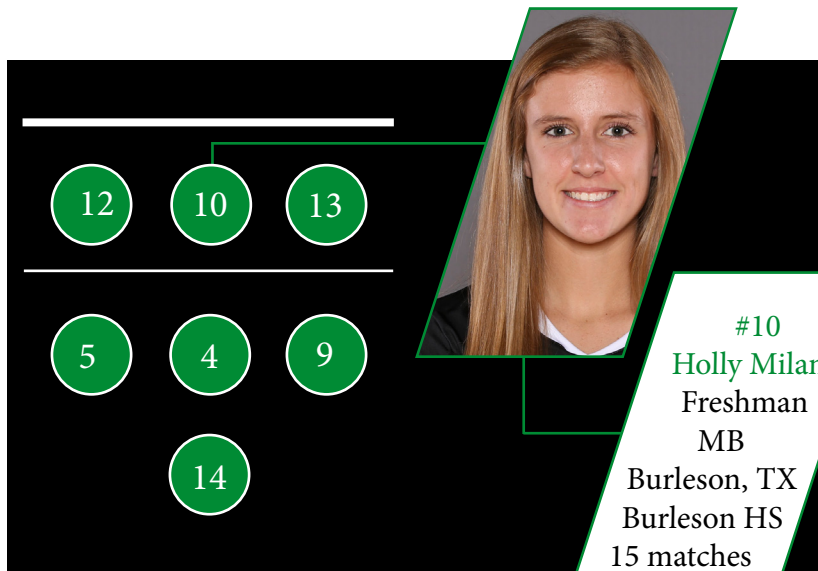

PROBABLE STARTERS

#10
Holly Milam
Freshman
MB
Burleson, TX
Burleson HS
15 matches
started

STARTERS MATCH BY MATCH

vs. Northwestern State	Dillard||Myers||Wright||Forst||Milam||Henard||Godfrey
vs. Mississippi Valley St.	Banks||Abii||Bollier||Chamberlain||Milam||Cherry||Godfrey
vs. #15 Missouri	Dillard||Myers||Bollier||Bramer||Milam||Henard||Godfrey
at Stephen F. Austin	Dillard||Myers||Bramer||Thornlow||Milam||Henard||Godfrey
vs. Wichita State	Dillard||Myers||Bramer||Forst||Milam||Henard||Godfrey
vs. Abilene Christian	Dillard||Abii||Chamberlain||Forst||Milam||Henard||Godfrey
at Texas State	Dillard||Thornlow||Bollier||Chamberlain||Milam||Henard||Godfrey
vs. Abilene Christian	Dillard||Bramer||Bollier||Chamberlain||Milam||Henard||Godfrey
vs. Jackson State	Banks||Myers||Abii||Chamberlain||Milam||Cherry||Godfrey
vs. Utah Valley	Dillard||Bramer||Bollier||Chamberlain||Milam||Henard||Godfrey
at #24 Kansas	Dillard||Myers||Forst||Chamberlain||Milam||Henard||Godfrey
vs. Arkansas	Dillard||Thornlow||Forst||Chamberlain||Milam||Henard||Godfrey
vs. Cleveland State	Dillard||Godfrey||Forst||Chamberlain||Milam||Cherry||Thornlow
at UTEP	Dillard||Bollier||Forst||Chamberlain||Milam||Henard||Godfrey
at UTSA	Dillard||Bollier||Thornlow||Chamberlain||Milam||Henard||Godfrey
vs. Rice	
vs. LA Tech	
vs. Marshall	
at Southern Miss	
at Western Kentucky	
vs. Charlotte	
at LA Tech	
vs. FAU	
vs. FIU	
at Middle Tenn.	
at UAB	
at Rice	
vs. TCU	
vs. UTSA	
vs. UTEP	

CONFERENCE USA POLL - PRESEASON

1. UTSA
2. WKU
3. Rice
4. **North Texas**
5. T5. Southern Miss
6. T5. UAB
7. Middle Tennessee
8. Marshall
9. FIU
10. UTEP
11. Florida Atlantic
12. Charlotte
13. Louisiana Tech

CONFERENCE USA STANDINGS - WEEK #5

1.	UTSA	3-0	7-7
2.	Marshall	3-0	8-9
3.	WKU	2-0	14-4
4.	Florida Atlantic	2-1	11-5
5.	Charlotte	1-1	12-7
6.	UAB	1-1	4-12
7.	Rice	1-1	11-5
8.	North Texas	1-1	10-5
9.	Middle Tenn.	1-1	5-10
10.	Southern Miss	1-2	12-8
11.	FIU	0-2	3-12
12.	LA Tech	0-3	7-9
13.	UTEP	0-3	2-12

RICHKERN POLL - WEEK #5

1.	Stanford	Pac-12
2.	Penn State	Big Ten
3.	Texas	Big 12
4.	Washington	Pac-12
5.	Wisconsin	Big Ten
6.	Florida State	Atlantic Coast
7.	Colorado State	Mountain West
8.	Nebraska	Big Ten
9.	BYU	West Coast
10.	Oregon	Pac-12
11.	Florida	Southeastern
12.	North Carolina	Atlantic Coast
13.	Purdue	Big Ten
14.	Arizona	Pac-12
15.	Kentucky	Southeastern
16.	Illinois	Big Ten
17.	Minnesota	Big Ten
18.	Arizona State	Pac-12
19.	UCLA	Pac-12
20.	Texas A&M	Southeastern
21.	USC	Southeastern
22.	San Diego	West Coast
23.	Hawaii	Big West
24.	Northwestern	Big Ten
25.	Loyola (CA)	West Coast

NCAA Div. I RPI RANKINGS - WEEK #6

Coming on Monday, Oct. 6, 2014