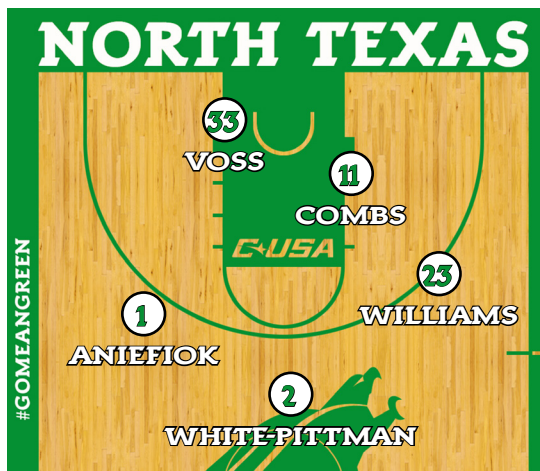

MARCH

3	at UTEP *	8 p.m.
7	at UTSA *	2 p.m.

11-14 Conference USA Tournament %

* Conference USA league game
% C-USA Tournament (Birmingham, Ala.)
All times Central

GAME 2 - NICHOLLS STATE COLONELS

North Texas (1-0, 0-0 C-USA) vs. Nicholls State (0-0, 0-0 SLC)
Monday, Nov. 17, 2014 • 7:30 p.m. Central
Denton, Texas • The Super Pit (10,500)
Radio: MGRN - 88.1 KNTU-FM, 95.3 KHYI-FM
George Dunham (PxP), Hank Dickenson (Color)
TV: None • Webcast: MeanGreenSports.com/AllAccess (\$)
Series: NSU leads 9-8 • Streak: NT won last 4
Last: NT won 92-78 at the Super Pit on 11/14/13