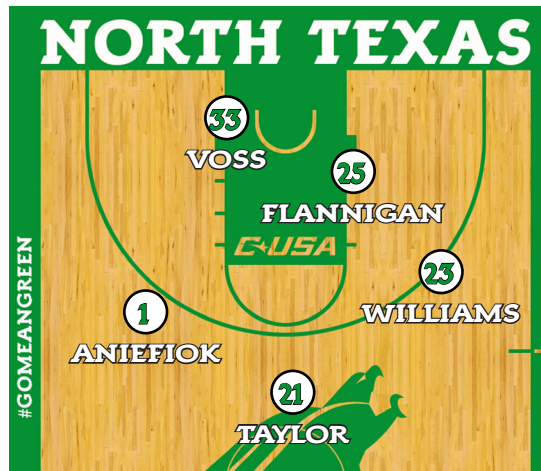

MARCH

3	at UTEP *	8 p.m.
7	at UTSA *	2 p.m.

11-14 Conference USA Tournament %

* Conference USA league game

% C-USA Tournament (Birmingham, Ala.)

All times Central

GAME 7 - OKLAHOMA STATE COWBOYS

North Texas (4-2, C-USA) vs. Oklahoma St. (6-0, Big 12)

Wednesday, Dec. 3, 2014 • 7 p.m. Central

Stillwater, Okla. • Gallagher-Iba Arena (13,611)

Radio: MGRN - 88.1 KNTU-FM, 95.3 KHYI-FM

Hank Dickenson (PxP)

TV: Fox Sports Southwest Plus (Mike Wolfe, Bryndon Manzer)

Series: OSU leads 14-1 • In Stillwater: OSU leads 8-0

Last: OSU won 82-68 on Nov. 21, 2009 in Stillwater

MEAN GREEN SPOTLIGHT

T.J. TAYLOR

6-3 • 215

Sr. • G

Denison, TX
Marquette

Hadn't played point guard since high school, but has filled in admirably for NT. He's averaging 11.5 points on 64.3 percent shooting and 4.0 APG in two starts running the point.