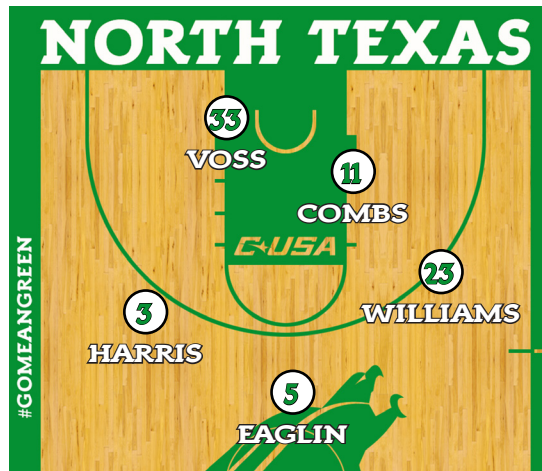

MEAN GREEN SPOTLIGHT

DEANDRE HARRIS

6-3 • 193

So. • G

Milwaukee

Tyler JC

Unstoppable over the last two games - 16.0 points per game on 54.5 percent shooting. Harris has reached double figures by the 15 minute mark of the 1st half in each of the last two.

NORTH TEXAS MEAN GREEN

No.	Pos	Name	Ht	Wt	Class	Hometown	Last School
0	G	Carrington Ward	6-2	180	Jr.	Philadelphia	San Jacinto College
1	G	Maurice Aniefiok	6-5	212	Jr.	Lagos, Nigeria	'Ole Miss
2	G	Greg White-Pittman	6-2	206	Fr.	New Orleans	Holy Cross HS
3	G	DeAndre Harris	6-3	193	So.	Milwaukee, Wisc.	Tyler JC
4	G	J-Mychal Reese	6-1	180	Jr.	Bryan, Texas	Texas A&M
5	G	Todd Eaglin	5-10	175	Jr.	New Orleans	Tyler JC
10	G	Chris Campbell	6-3	185	Jr.	Houston	Jacksonville College
11	F	Jeremy Combs	6-7	195	Fr.	Dallas	Carter HS
20	F	Muhammed Ahmed	6-7	215	Jr.	Bronx, N.Y.	Gillette College
21	G	T.J. Taylor	6-3	215	Sr.	Denison, Texas	Marquette
23	G	Jordan Williams	6-6	205	Sr.	Dallas	Kimball HS
25	F	Armani Flannigan	6-8	205	Sr.	Rockford, Ill.	Central Wyoming
33	F	Colin Voss	6-7	240	Sr.	Grand Rapids, Mich.	Northern Oklahoma
42	G	Jacob Gross	6-4	180	Fr.	Sachse, Texas	Sachse HS

COACHING STAFF

- Head Coach: Tony Benford
  3rd year at NT (34-44 Record)
  Overall (Same)
- Associate Head Coach: Rob Evans
- Asst. Coaches: David Anwar,
  Scott Monarch
- Director of Operations: Jeff Luster
- Strength Coach: Chris Seroka

PRONUNCIATION GUIDE

- 0 Carrington Ward • CARE ing ton
- 1 Maurice Aniefiok • uh NAY fee ock
- 3 DeAndre Harris • DEE on dray
- 4 J-Mychal Reese • JAY michael
- 20 Muhammed Ahmed • AHH med
- 25 Armani Flannigan • Like the suit

QUICK FACTS

Location: Denton, Texas
Founded: 1890
Enrollment: 36,221
Nickname: Mean Green
Colors: Green and White
Home Arena: The Super Pit (10,500)
Conference: Conference USA
Program All-Time Record: 1,097-1,238-1
Program founded: 1916-17 (97th season)