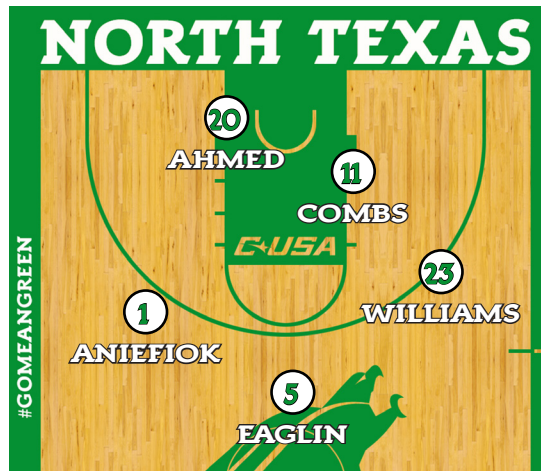

Thursday, Jan. 22, 2015 • 7 p.m. Central

Denton, Texas • The Super Pit (10,500)

Radio: MGRN - 88.1 KNTU-FM, 95.3 KHYI-FM

George Dunham (PxP), Hank Dickenson (Color)

TV: None

Webcast: MeanGreenSports.com/CollegeSportsLive/ (\$)

Series: LA Tech leads 19-7 • In Denton: NT leads 6-4

MEAN GREEN SPOTLIGHT

JORDAN WILLIAMS

6-6 • 205

Sr. • G

Dallas

Kimball HS

Williams tallied a season-high 23 points at ODU, which moved him into a tie for 11th in NT history with 1,306 career points. The senior is now just 34 points shy of 10th place.