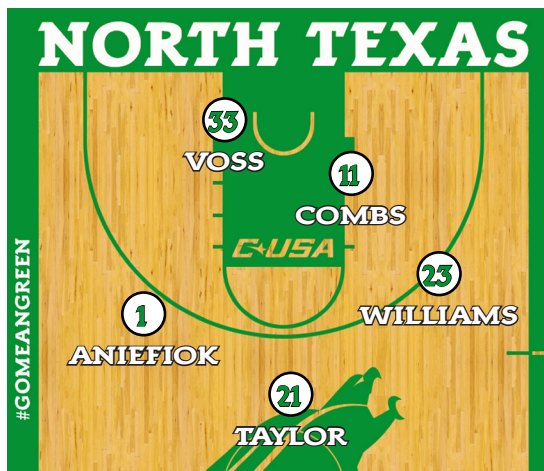

MEAN GREEN SPOTLIGHT

6-3 • 193
So. • G
Milwaukee, Wisconsin

Scored all 9 of his points in the 2nd half of NT's school-record 21-point comeback over MTSU. He hit four free throws in the final minute - including the game winner with 2.0 on the clock.

NORTH TEXAS MEAN GREEN

No.	Pos	Name	Ht	Wt	Class	Hometown	Last School
0	G	Carrington Ward	6-2	180	Jr.	Philadelphia	San Jacinto College
1	G	Maurice Aniefiok	6-5	212	Jr.	Lagos, Nigeria	'Ole Miss
2	G	Greg White-Pittman	6-2	206	Fr.	New Orleans	Holy Cross HS
3	G	DeAndre Harris	6-3	193	So.	Milwaukee, Wisc.	Tyler JC
4	G	J-Mychal Reese	6-1	180	Jr.	Bryan, Texas	Texas A&M
5	G	Todd Eaglin	5-10	175	Jr.	New Orleans	Tyler JC
10	G	Chris Campbell	6-3	185	Jr.	Houston	Jacksonville College
11	F	Jeremy Combs	6-7	195	Fr.	Dallas	Carter HS
20	F	Muhammed Ahmed	6-7	215	Jr.	Bronx, N.Y.	Gillette College
21	G	T.J. Taylor	6-3	215	Sr.	Denison, Texas	Marquette
23	G	Jordan Williams	6-6	205	Sr.	Dallas	Kimball HS
25	F	Armani Flannigan	6-8	205	Sr.	Rockford, Ill.	Central Wyoming
33	F	Colin Voss	6-7	240	Sr.	Grand Rapids, Mich.	Northern Oklahoma
42	G	Jacob Gross	6-4	180	Fr.	Sachse, Texas	Sachse HS

COACHING STAFF

- Head Coach: Tony Benford
  3rd year at NT (39-49 Record)
  Overall (Same)
- Associate Head Coach: Rob Evans
- Asst. Coaches: David Anwar,
  Scott Monarch
- Director of Operations: Jeff Luster
- Strength Coach: Chris Seroka

PRONUNCIATION GUIDE

- 0 Carrington Ward • CARE ing ton
- 1 Maurice Aniefiok • uh NAY fee ock
- 3 DeAndre Harris • DEE on dray
- 4 J-Mychal Reese • JAY michael
- 20 Muhammed Ahmed • AHH med
- 25 Armani Flannigan • Like the suit

QUICK FACTS

Location: Denton, Texas
Founded: 1890
Enrollment: 36,221
Nickname: Mean Green
Colors: Green and White
Home Arena: The Super Pit (10,500)
Conference: Conference USA
Program All-Time Record: 1,102-1,243-1
Program founded: 1916-17 (97th season)