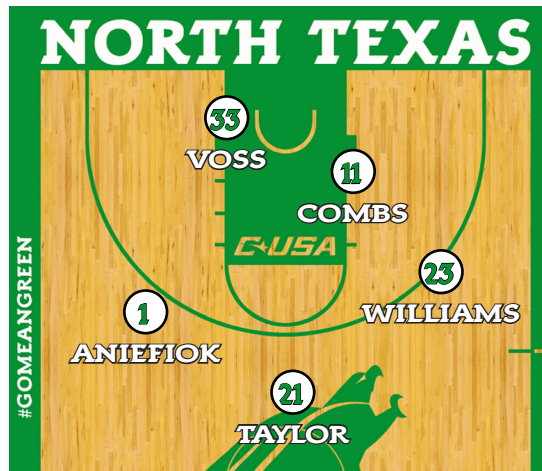

MARCH

3	at UTEP *	8 p.m.
7	at UTSA *	2 p.m.

11-14 Conference USA Tournament %

* Conference USA league game

% C-USA Tournament (Birmingham, Ala.)

All times Central

GAME 28 - OLD DOMINION MONARCHS

North Texas (14-13, 8-7 C-USA) vs. ODU (21-6, 10-5 C-USA)
 Saturday, Feb. 28, 2015 • 4:30 p.m. Central
 Denton, Texas • The Super Pit (10,500)
 Radio: MGRN - 95.3 KHYI-FM • Hank Dickenson (PxP)
 TV: American Sports Network (Time Warner Cable in DFW)
 Dave Barnett (PxP), Ben Braun (Color)
 Webcast: AmericanSportsNet.com (Free)
 Series: ODU leads 2-0 • Last: L 61-50 at ODU on Jan. 17