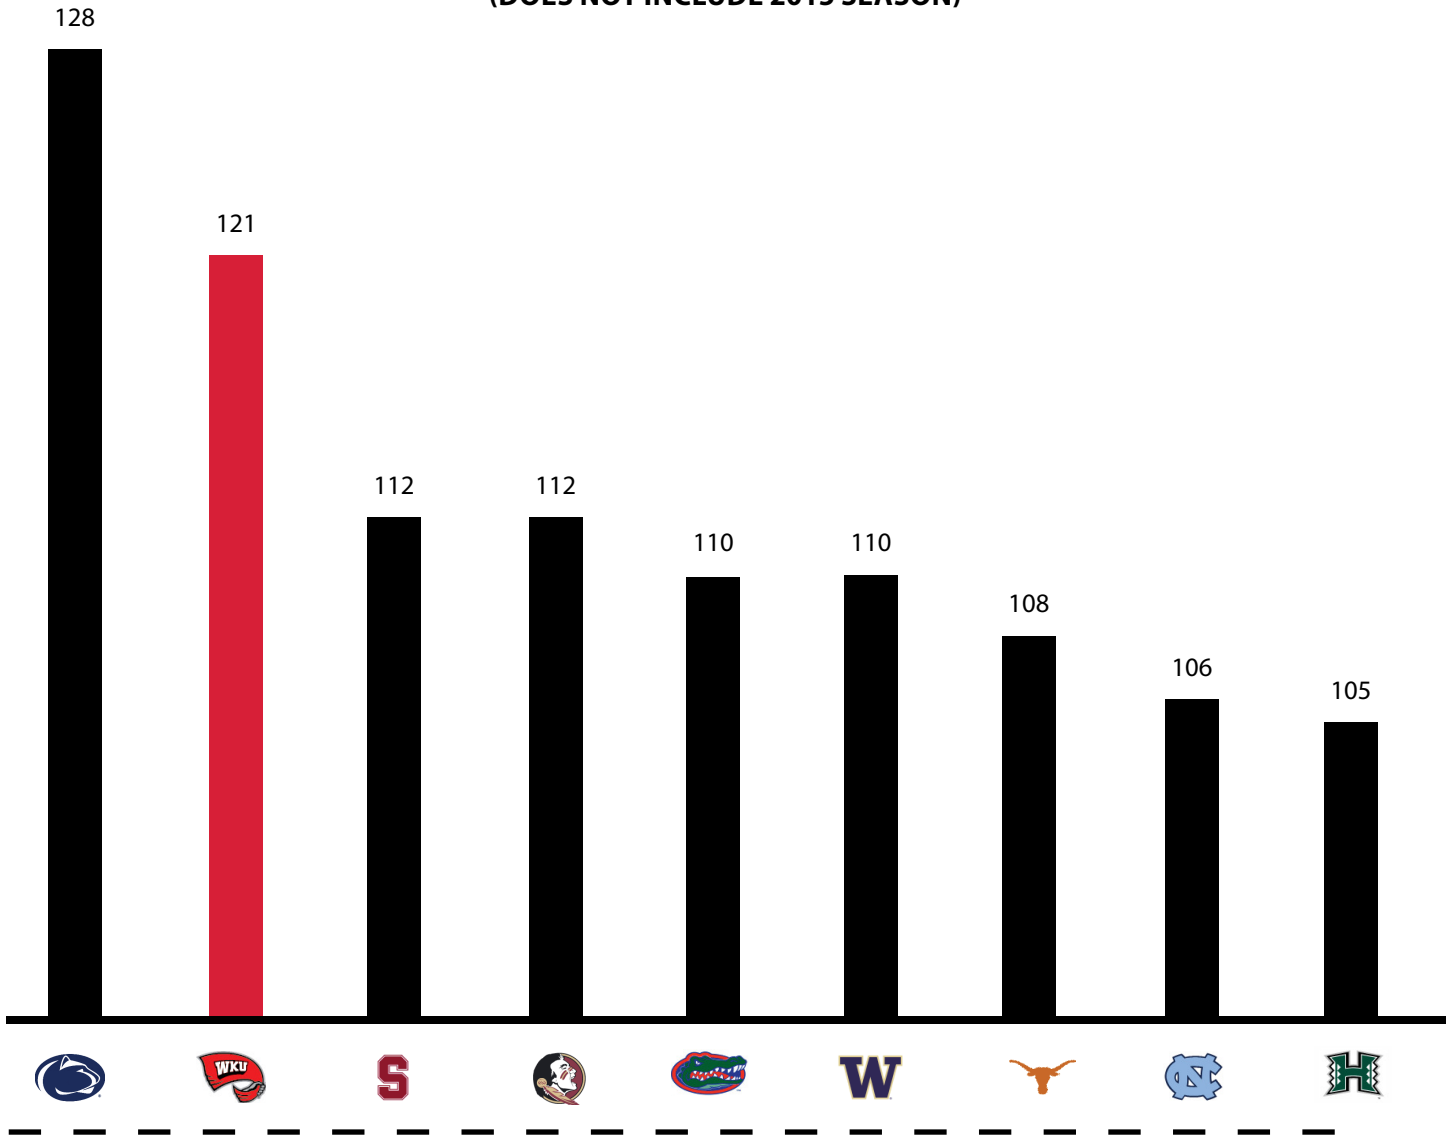

AMONG THE NATION'S BEST

WKU Volleyball has built itself a winning tradition on The Hill. Just looking at the number of wins, stats and accomplishments over the last four years, it's easy to see that Lady Topper volleyball is here to make a statement-- WKU is among the nation's best teams.

MOST WINS IN THE NATION SINCE 2011

(DOES NOT INCLUDE 2015 SEASON)

OVER THE LAST FOUR YEARS

- **3** NCAA Tournament Appearances
- **4** Conference Championships
- **3** Conference Tournament Championships
- **6** AVCA All-America Selections
- **8** AVCA All-Region Selections