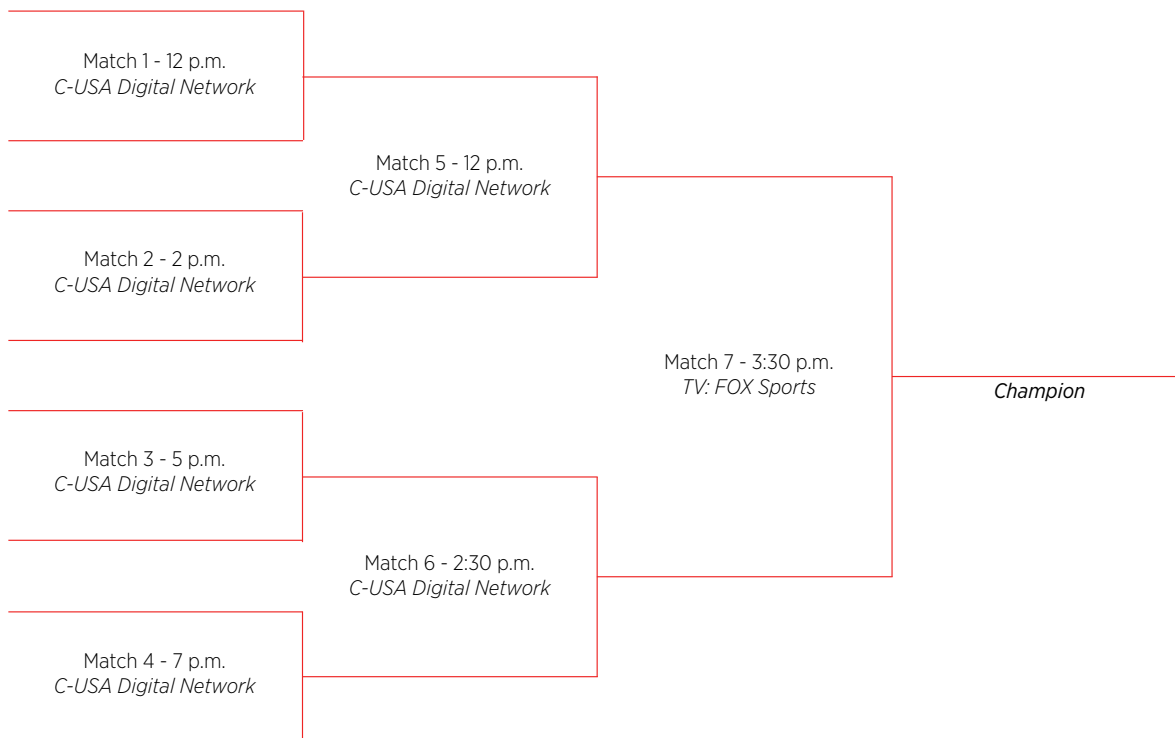

All times Central
Subject to Change

Dig Pink match Oct. 25

UTSA will be hosting its annual Dig Pink match on Oct. 25 when the team welcomes UTEP. Each year, money is raised and all donations go to cancer research across the country.

Let the countdown begin

Junior Dajana Boskovic is 35 kills away from reaching her 1,000th kill at UTSA. She reached double figures this past weekend at WKU and UTEP as has posted double digits 13 times this season. As of Oct.12, Boskovic has 965 career kills.

UPDATE: After the Rice and Marshall matches, Boskovic is now 11 kills away from reaching 1,000.

Gonzales tabbed C-USA Freshman of the Week

Gonzales helped UTSA to a split weekend against then-No. 23 WKU and UTEP en route to being named the league's freshman of the week.

The New Braunfels native averaged 8.14 assists per set and collected her fourth double-double of the year with 37 assists and 12 digs against WKU.

Boskovic reaches 1,000th career kill

In the third set of the Roadrunners contest against Charlotte, Dajana Boskovic registered her 1,000th career kill to put UTSA up 16-13. She finished the night with 12 kills and .524 hitting percentage. The junior outside will head into Sunday's match with 1,001 kills.