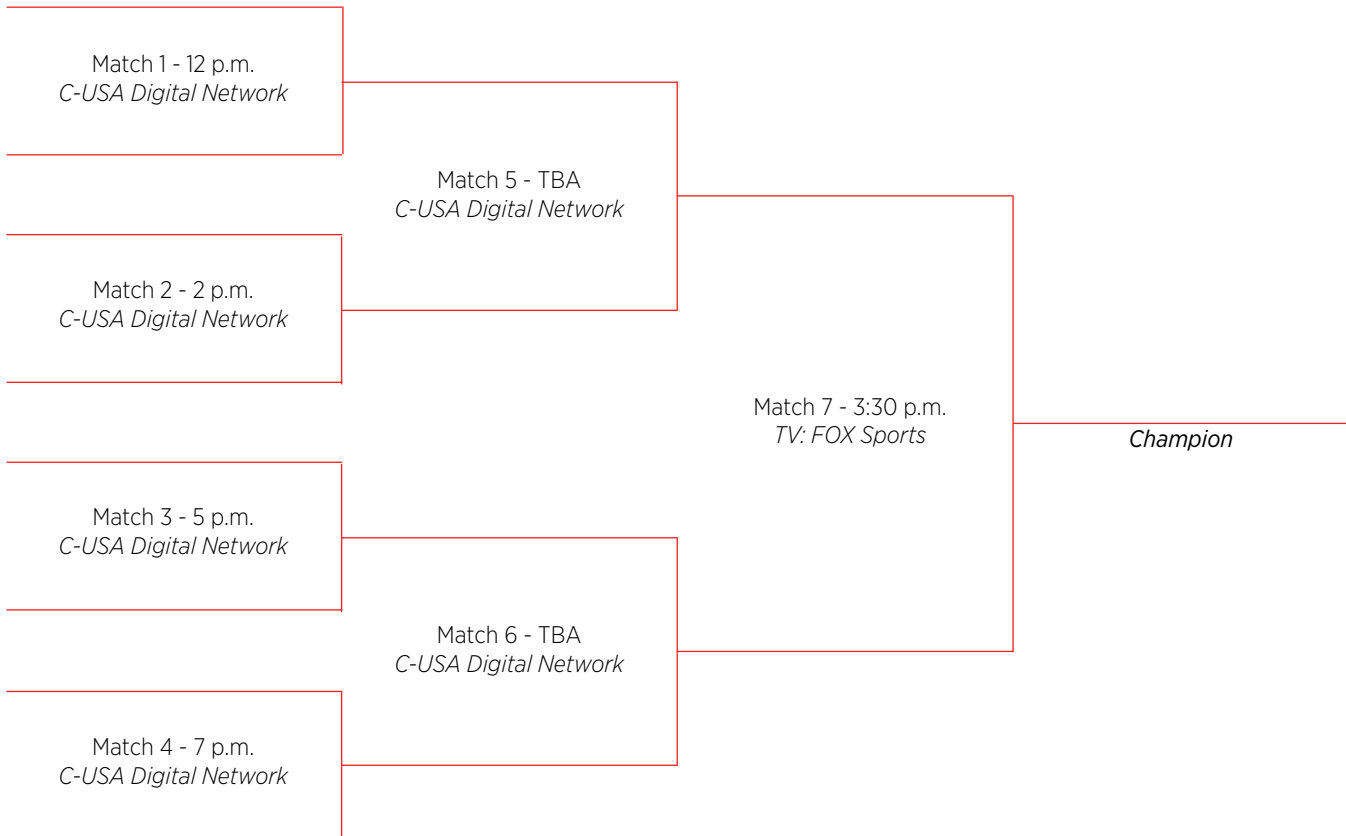

Championship Match

Sunday, Nov. 22

All times Central
Subject to Change