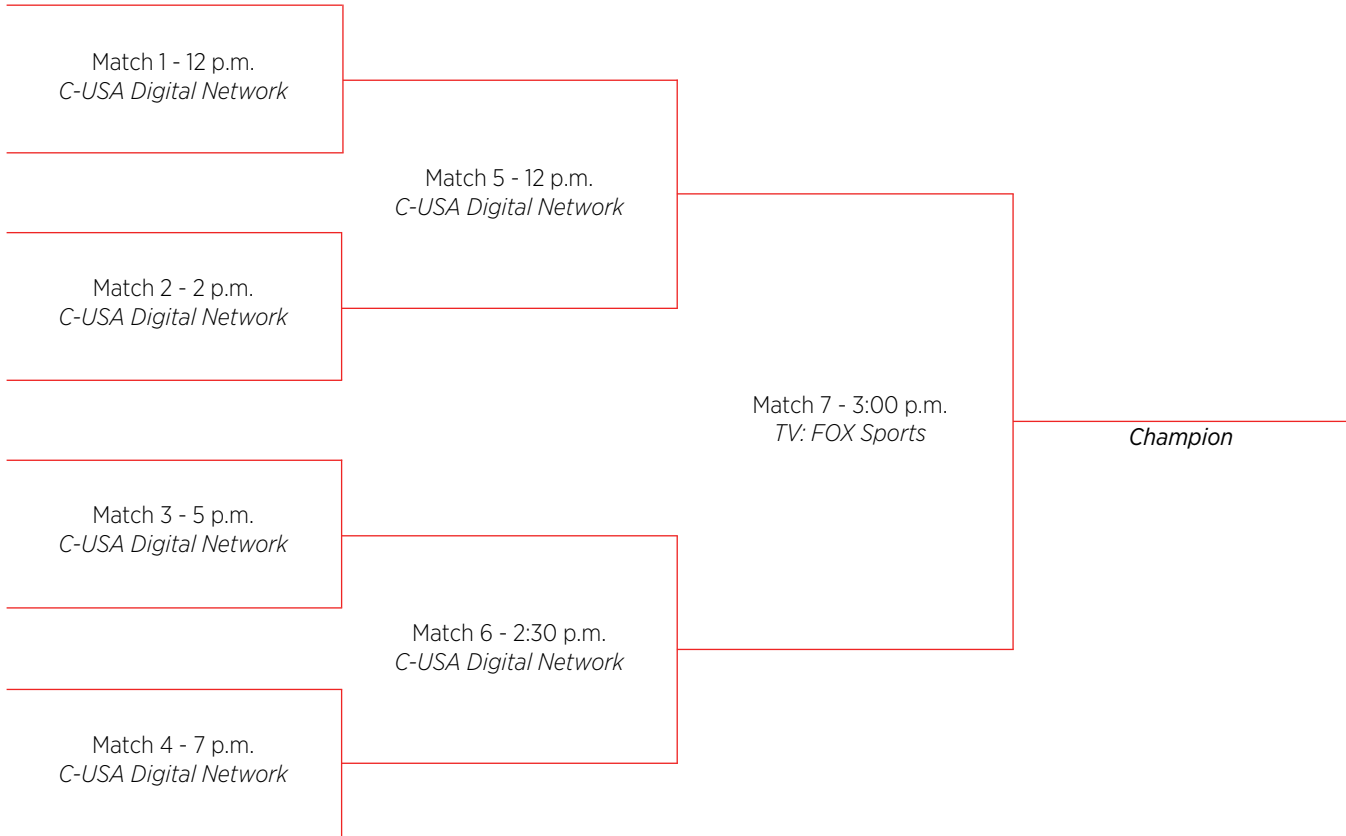

Championship Match

Sunday, Nov. 22

All times Central
Subject to Change