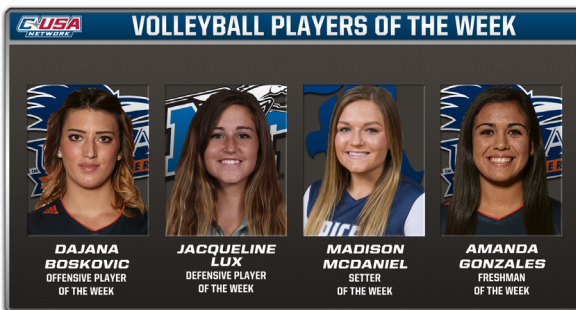

Friday, November 20
→ Conference USA Championship: 1st Round
Hosted by UTSA
Match 1: 12 p.m.
Match 2: 2 p.m.
Match 3: 5 p.m.
Match 4: 7 p.m.

Saturday, November 21
→ Conference USA Championship: Semifinals
Hosted by UTSA
Match 5: 12 p.m.
Match 6: 2:30 p.m.

Sunday, November 22
→ Conference USA Championship: Championship
Hosted by UTSA
Match 7: 3:30 p.m.
(FOX Sports)

Wednesday, November 25
New Mexico State at UTEP 7 p.m.

*All Times Central
Matches vs. Top 25/Receiving Votes Highlighted

2015 C-USA VOLLEYBALL STANDINGS

	C-USA Record		Overall Record		H	A	N	Last 10	Streak
	W-L	Pct.	W-L	Pct.					
→ No. 22 WKU	11-1	.917	24-3	.889	9-1	9-1	6-1	9-1	W 1
UTSA	9-2	.818	18-7	.720	5-2	6-4	7-1	8-2	W 4
North Texas	8-4	.667	16-11	.593	7-4	5-5	4-2	6-4	W
Rice	8-4	.667	18-8	.692	9-2	4-5	5-1	6-4	W 2
Southern Miss	8-5	.615	21-9	.700	11-1	6-6	4-2	6-4	L 2
Florida Atlantic	7-5	.583	15-9	.625	7-2	5-4	3-3	6-4	L 3
FIU	7-5	.583	13-10	.565	8-5	3-4	2-1	5-5	L 2
Marshall	6-6	.500	15-10	.600	6-2	3-4	6-4	5-5	L 2
Middle Tennessee	6-7	.462	8-19	.296	4-11	3-6	1-2	5-5	W 3
Charlotte	4-8	.333	7-16	.304	5-5	1-8	1-3	2-8	L 1
Louisiana Tech	3-9	.250	10-16	.385	6-4	2-8	2-4	4-6	W 1
UTEP	1-11	.083	7-20	.259	3-8	1-10	3-2	0-10	L 10
UAB	1-12	.077	9-19	.321	6-8	0-9	3-2	2-8	L 1

→ - Qualified for C-USA Championship & - Qualified for NCAA Tournament
$ - C-USA Tournament Champion # - C-USA Regular Season Champion
Top eight qualify for C-USA Championships on Nov. 20-22 in San Antonio, Texas.

#CUSAVB PLAYERS OF THE WEEK