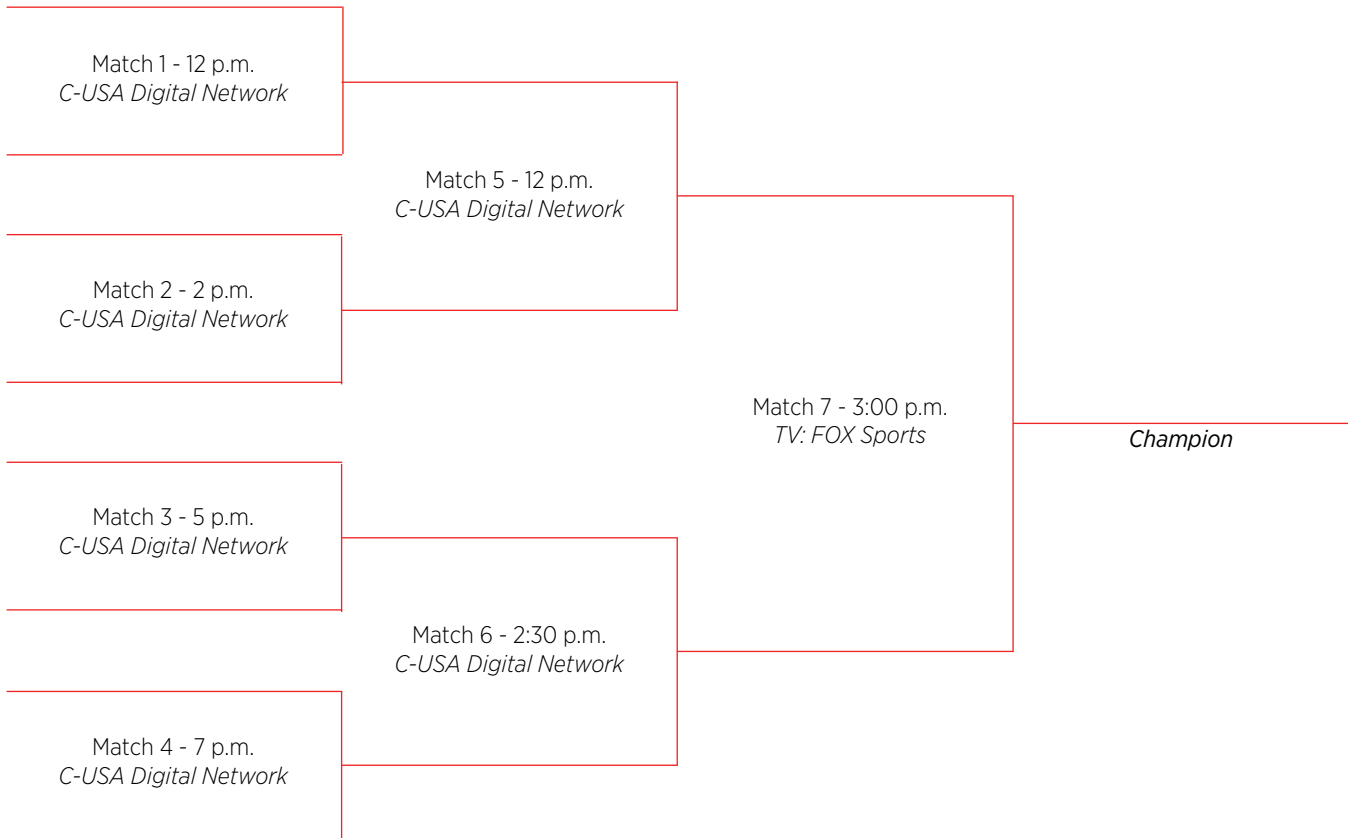

Championship Match

Sunday, Nov. 22

All times Central
Subject to Change