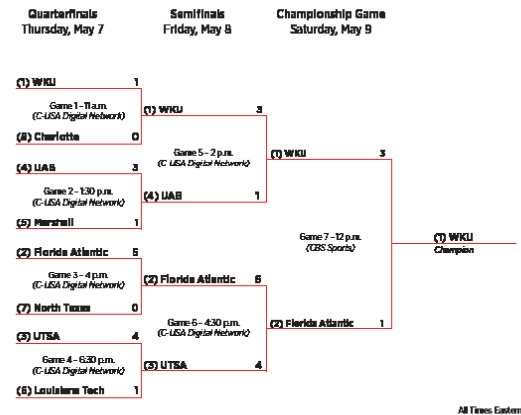

Under Kee's tutelage, North Texas placed Kat Strunk on the first team All-Conference USA team and Taylor Schoblocher on the third-team All-South Region team. Schoblocher also earned Amateur Softball Association/USA Softball National Player of the Week honors, the program's first national award, after hitting six home runs and driving in 12 runs during the opening weekend of the season.

Schoblocher and Strunk were also the bookends for Conference USA Players of the Week, with Schoblocher earning the honor for the first week of the season and Strunk earning the honor for the last week of the season.

As a team, North Texas set several individual and team records. The Mean Green fielded at .978 clip and committed just 30 errors, the best marks in school history.

Individually, Schoblocher hit .389 for the season with 17 home runs and 120 total bases, the second-best marks in school history. Her .477 on-base percentage and .833 slugging percentage were the best in school history.

Strunk hit .359 for the season with 13 home runs, the fifth-best and fourth-best marks, respectively, in school history. Dani Hoff also tied for the best field percentage in school history, posting a .997 mark, recording 297 putouts with 18 assists and just one error.

West

Team	C-USA				Overall				Last 10	Streak
	W	L	T	Pct	W	L	T	Pct		
UTSA	16	7	0	.696	36	18	0	.667	6-4	L 1
UAB	15	7	0	.682	32	19	0	.627	6-4	L 1
LA Tech	12	9	0	.571	31	19	0	.620	5-5	L 4
North Texas	11	12	0	.478	19	31	0	.380	3-7	L 1
UTEP	9	15	0	.375	14	39	0	.264	1-9	L 6
Southern Miss	3	21	0	.125	18	34	0	.346	2-8	L 7

East

Team	C-USA				Overall				Last 10	Streak
	W	L	T	Pct	W	L	T	Pct		
WKU	16	5	0	.762	36	14	0	.720	7-3	L 2
Florida Atlantic	16	7	0	.696	39	19	1	.669	7-3	L 1
Marshall	14	8	0	.636	35	15	0	.700	6-4	L 2
Charlotte	10	13	0	.435	24	27	0	.471	3-7	L 2
FIU	10	14	0	.417	30	24	0	.556	4-6	W 1
Middle Tennessee	5	19	0	.208	22	29	0	.431	5-5	L 1