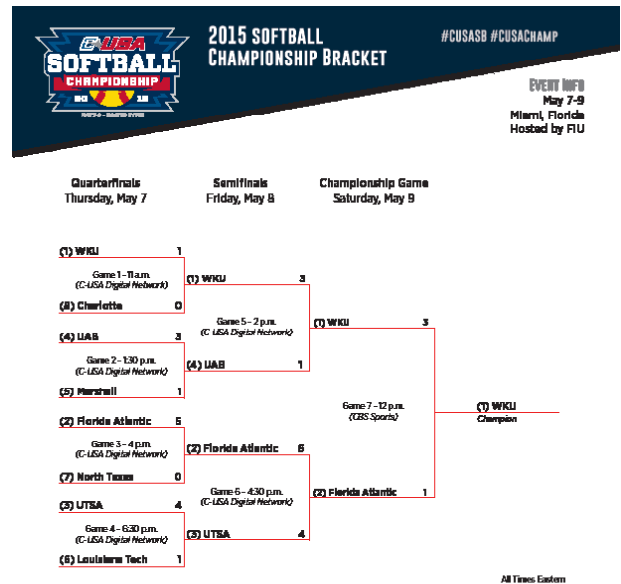

Under Kee's tutelage, North Texas placed Kat Strunk on the first team All-Conference USA team and Taylor Schoblocher on the third-team All-South Region team. Schoblocher also earned Amateur Softball Association/USA Softball National Player of the Week honors, the program's first national award, after hitting six home runs and driving in 12 runs during the opening weekend of the season.

Schoblocher and Strunk were also the bookends for Conference USA Players of the Week, with Schoblocher earning the honor for the first week of the season and Strunk earning the honor for the last week of the season.

As a team, North Texas set several individual and team records. The Mean Green fielded at .978 clip and committed just 30 errors, the best marks in school history.

Individually, Schoblocher hit .389 for the season with 17 home runs and 120 total bases, the second-best marks in school history. Her .477 on-base percentage and .833 slugging percentage were the best in school history.

Strunk hit .359 for the season with 13 home runs, the fifth-best and fourth-best marks, respectively, in school history. Dani Hoff also tied for the best field percentage in school history, posting a .997 mark, recording 297 putouts with 18 assists and just one error.

West

Team	C-USA				Overall				Last 10	Streak
	W	L	T	Pct	W	L	T	Pct		
UTSA	16	7	0	.696	36	18	0	.667	6-4	L 1
UAB	15	7	0	.682	32	19	0	.627	6-4	L 1
LA Tech	12	9	0	.571	31	19	0	.620	5-5	L 4
North Texas	11	12	0	.478	19	31	0	.380	3-7	L 1
UTEP	9	15	0	.375	14	39	0	.264	1-9	L 6
Southern Miss	3	21	0	.125	18	34	0	.346	2-8	L 7

East

Team	C-USA				Overall				Last 10	Streak
	W	L	T	Pct	W	L	T	Pct		
WKU	16	5	0	.762	36	14	0	.720	7-3	L 2
Florida Atlantic	16	7	0	.696	39	19	1	.669	7-3	L 1
Marshall	14	8	0	.636	35	15	0	.700	6-4	L 2
Charlotte	10	13	0	.435	24	27	0	.471	3-7	L 2
FIU	10	14	0	.417	30	24	0	.556	4-6	W 1
Middle Tennessee	5	19	0	.208	22	29	0	.431	5-5	L 1