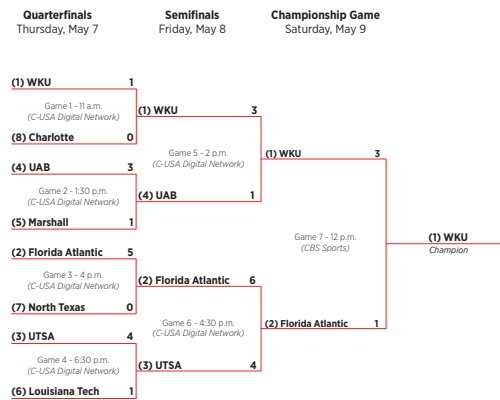

Under Kee's tutelage, North Texas placed Kat Strunk on the first team All-Conference USA team and Taylor Schoblocher on the third-team All-South Region team. Schoblocher also earned Amateur Softball Association/USA Softball National Player of the Week honors, the program's first national award, after hitting six home runs and driving in 12 runs during the opening weekend of the season.

Schoblocher and Strunk were also the bookends for Conference USA Players of the Week, with Schoblocher earning the honor for the first week of the season and Strunk earning the honor for the last week of the season.

As a team, North Texas set several individual and team records. The Mean Green fielded at .978 clip and committed just 30 errors, the best marks in school history.

Individually, Schoblocher hit .389 for the season with 17 home runs and 120 total bases, the second-best marks in school history. Her .477 on-base percentage and .833 slugging percentage were the best in school history.

Strunk hit .359 for the season with 13 home runs, the fifth-best and fourth-best marks, respectively, in school history. Dani Hoff also tied for the best field percentage in school history, posting a .997 mark, recording 297 putouts with 18 assists and just one error.

CONFERENCEUSA.COM @CUSASB @CONFERENCE_USA

West

Team	C-USA				Overall				Last 10	Streak
	W	L	T	Pct	W	L	T	Pct		
UTSA	16	7	0	.696	36	18	0	.667	6-4	L 1
UAB	15	7	0	.682	32	19	0	.627	6-4	L 1
LA Tech	12	9	0	.571	31	19	0	.620	5-5	L 4
North Texas	11	12	0	.478	19	31	0	.380	3-7	L 1
UTEP	9	15	0	.375	14	39	0	.264	1-9	L 6
Southern Miss	3	21	0	.125	18	34	0	.346	2-8	L 7

East

Team	C-USA				Overall				Last 10	Streak
	W	L	T	Pct	W	L	T	Pct		
WKU	16	5	0	.762	36	14	0	.720	7-3	L 2
Florida Atlantic	16	7	0	.696	39	19	1	.669	7-3	L 1
Marshall	14	8	0	.636	35	15	0	.700	6-4	L 2
Charlotte	10	13	0	.435	24	27	0	.471	3-7	L 2
FIU	10	14	0	.417	30	24	0	.556	4-6	W 1
Middle Tennessee	5	19	0	.208	22	29	0	.431	5-5	L 1