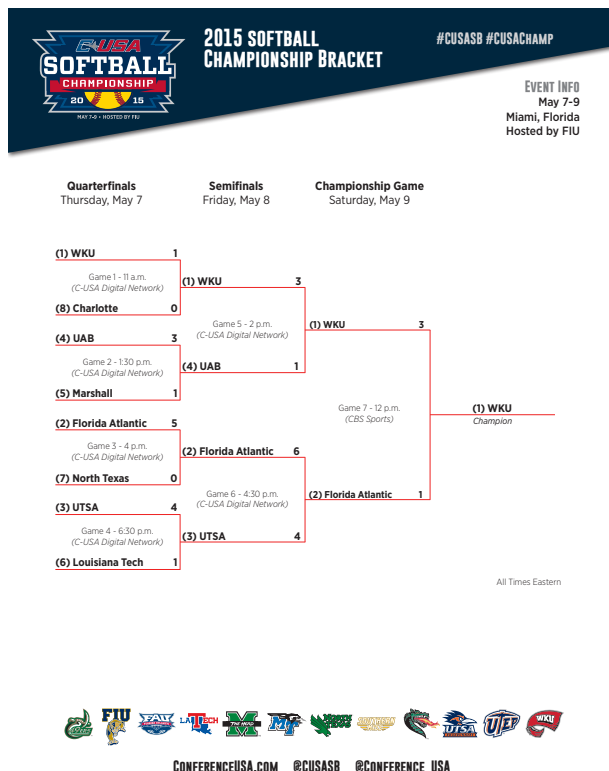

Under Kee's tutelage, North Texas placed Kat Strunk on the first team All-Conference USA team and Taylor Schoblocher on the third-team All-South Region team. Schoblocher also earned Amateur Softball Association/USA Softball National Player of the Week honors, the program's first national award, after hitting six home runs and driving in 12 runs during the opening weekend of the season.

Schoblocher and Strunk were also the bookends for Conference USA Players of the Week, with Schoblocher earning the honor for the first week of the season and Strunk earning the honor for the last week of the season.

As a team, North Texas set several individual and team records. The Mean Green fielded at .978 clip and committed just 30 errors, the best marks in school history.

Individually, Schoblocher hit .389 for the season with 17 home runs and 120 total bases, the second-best marks in school history. Her .477 on-base percentage and .833 slugging percentage were the best in school history.

Strunk hit .359 for the season with 13 home runs, the fifth-best and fourth-best marks, respectively, in school history. Dani Hoff also tied for the best field percentage in school history, posting a .997 mark, recording 297 putouts with 18 assists and just one error.

West

Team	C-USA				Overall				Last 10	Streak
	W	L	T	Pct	W	L	T	Pct		
UTSA	16	7	0	.696	36	18	0	.667	6-4	L 1
UAB	15	7	0	.682	32	19	0	.627	6-4	L 1
LA Tech	12	9	0	.571	31	19	0	.620	5-5	L 4
North Texas	11	12	0	.478	19	31	0	.380	3-7	L 1
UTEP	9	15	0	.375	14	39	0	.264	1-9	L 6
Southern Miss	3	21	0	.125	18	34	0	.346	2-8	L 7

East

Team	C-USA				Overall				Last 10	Streak
	W	L	T	Pct	W	L	T	Pct		
WKU	16	5	0	.762	36	14	0	.720	7-3	L 2
Florida Atlantic	16	7	0	.696	39	19	1	.669	7-3	L 1
Marshall	14	8	0	.636	35	15	0	.700	6-4	L 2
Charlotte	10	13	0	.435	24	27	0	.471	3-7	L 2
FIU	10	14	0	.417	30	24	0	.556	4-6	W 1
Middle Tennessee	5	19	0	.208	22	29	0	.431	5-5	L 1