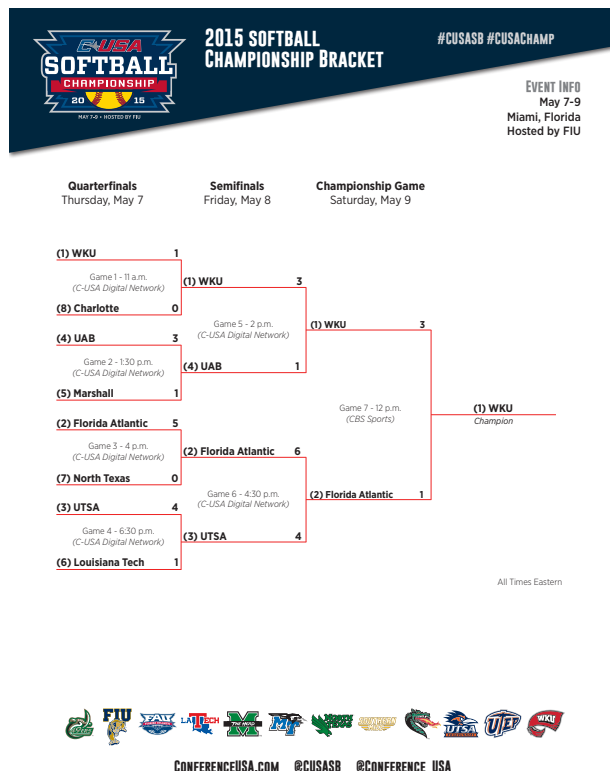

Under Kee's tutelage, North Texas placed Kat Strunk on the first team All-Conference USA team and Taylor Schoblocher on the third-team All-South Region team. Schoblocher also earned Amateur Softball Association/USA Softball National Player of the Week honors, the program's first national award, after hitting six home runs and driving in 12 runs during the opening weekend of the season.

Schoblocher and Strunk were also the bookends for Conference USA Players of the Week, with Schoblocher earning the honor for the first week of the season and Strunk earning the honor for the last week of the season.

As a team, North Texas set several individual and team records. The Mean Green fielded at .978 clip and committed just 30 errors, the best marks in school history.

Individually, Schoblocher hit .389 for the season with 17 home runs and 120 total bases, the second-best marks in school history. Her .477 on-base percentage and .833 slugging percentage were the best in school history.

Strunk hit .359 for the season with 13 home runs, the fifth-best and fourth-best marks, respectively, in school history. Dani Hoff also tied for the best field percentage in school history, posting a .997 mark, recording 297 putouts with 18 assists and just one error.

West

Team	C-USA				Overall				Last 10	Streak
	W	L	T	Pct	W	L	T	Pct		
UTSA	16	7	0	.696	36	18	0	.667	6-4	L 1
UAB	15	7	0	.682	32	19	0	.627	6-4	L 1
LA Tech	12	9	0	.571	31	19	0	.620	5-5	L 4
North Texas	11	12	0	.478	19	31	0	.380	3-7	L 1
UTEP	9	15	0	.375	14	39	0	.264	1-9	L 6
Southern Miss	3	21	0	.125	18	34	0	.346	2-8	L 7

East

Team	C-USA				Overall				Last 10	Streak
	W	L	T	Pct	W	L	T	Pct		
WKU	16	5	0	.762	36	14	0	.720	7-3	L 2
Florida Atlantic	16	7	0	.696	39	19	1	.669	7-3	L 1
Marshall	14	8	0	.636	35	15	0	.700	6-4	L 2
Charlotte	10	13	0	.435	24	27	0	.471	3-7	L 2
FIU	10	14	0	.417	30	24	0	.556	4-6	W 1
Middle Tennessee	5	19	0	.208	22	29	0	.431	5-5	L 1