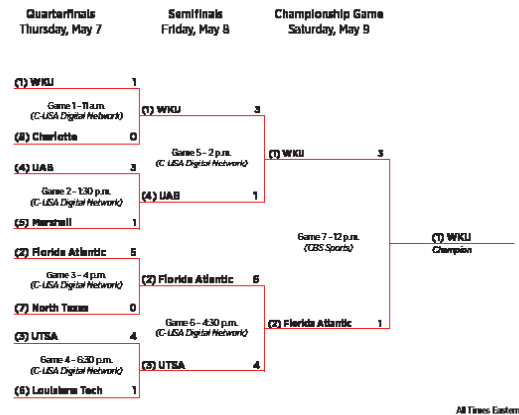

Under Kee's tutelage, North Texas placed Kat Strunk on the first team All-Conference USA team and Taylor Schoblocher on the third-team All-South Region team. Schoblocher also earned Amateur Softball Association/USA Softball National Player of the Week honors, the program's first national award, after hitting six home runs and driving in 12 runs during the opening weekend of the season.

Schoblocher and Strunk were also the bookends for Conference USA Players of the Week, with Schoblocher earning the honor for the first week of the season and Strunk earning the honor for the last week of the season.

As a team, North Texas set several individual and team records. The Mean Green fielded at .978 clip and committed just 30 errors, the best marks in school history.

Individually, Schoblocher hit .389 for the season with 17 home runs and 120 total bases, the second-best marks in school history. Her .477 on-base percentage and .833 slugging percentage were the best in school history.

Strunk hit .359 for the season with 13 home runs, the fifth-best and fourth-best marks, respectively, in school history. Dani Hoff also tied for the best field percentage in school history, posting a .997 mark, recording 297 putouts with 18 assists and just one error.

West

Team	C-USA				Overall				Last 10	Streak
	W	L	T	Pct	W	L	T	Pct		
UTSA	16	7	0	.696	36	18	0	.667	6-4	L 1
UAB	15	7	0	.682	32	19	0	.627	6-4	L 1
LA Tech	12	9	0	.571	31	19	0	.620	5-5	L 4
North Texas	11	12	0	.478	19	31	0	.380	3-7	L 1
UTEP	9	15	0	.375	14	39	0	.264	1-9	L 6
Southern Miss	3	21	0	.125	18	34	0	.346	2-8	L 7

East

Team	C-USA				Overall				Last 10	Streak
	W	L	T	Pct	W	L	T	Pct		
WKU	16	5	0	.762	36	14	0	.720	7-3	L 2
Florida Atlantic	16	7	0	.696	39	19	1	.669	7-3	L 1
Marshall	14	8	0	.636	35	15	0	.700	6-4	L 2
Charlotte	10	13	0	.435	24	27	0	.471	3-7	L 2
FIU	10	14	0	.417	30	24	0	.556	4-6	W 1
Middle Tennessee	5	19	0	.208	22	29	0	.431	5-5	L 1