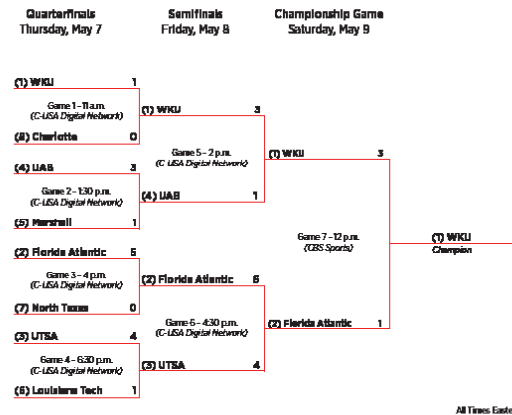

Under Kee's tutelage, North Texas placed Kat Strunk on the first team All-Conference USA team and Taylor Schoblocher on the third-team All-South Region team. Schoblocher also earned Amateur Softball Association/USA Softball National Player of the Week honors, the program's first national award, after hitting six home runs and driving in 12 runs during the opening weekend of the season.

Schoblocher and Strunk were also the bookends for Conference USA Players of the Week, with Schoblocher earning the honor for the first week of the season and Strunk earning the honor for the last week of the season.

As a team, North Texas set several individual and team records. The Mean Green fielded at .978 clip and committed just 30 errors, the best marks in school history.

Individually, Schoblocher hit .389 for the season with 17 home runs and 120 total bases, the second-best marks in school history. Her .477 on-base percentage and .833 slugging percentage were the best in school history.

Strunk hit .359 for the season with 13 home runs, the fifth-best and fourth-best marks, respectively, in school history. Dani Hoff also tied for the best field percentage in school history, posting a .997 mark, recording 297 putouts with 18 assists and just one error.

CONFERENCEUSA.COM @CONFUSA @CONFERENCE_USA

West

Team	C-USA				Overall				Last 10	Streak
	W	L	T	Pct	W	L	T	Pct		
UTSA	16	7	0	.696	36	18	0	.667	6-4	L 1
UAB	15	7	0	.682	32	19	0	.627	6-4	L 1
LA Tech	12	9	0	.571	31	19	0	.620	5-5	L 4
North Texas	11	12	0	.478	19	31	0	.380	3-7	L 1
UTEP	9	15	0	.375	14	39	0	.264	1-9	L 6
Southern Miss	3	21	0	.125	18	34	0	.346	2-8	L 7

East

Team	C-USA				Overall				Last 10	Streak
	W	L	T	Pct	W	L	T	Pct		
WKU	16	5	0	.762	36	14	0	.720	7-3	L 2
Florida Atlantic	16	7	0	.696	39	19	1	.669	7-3	L 1
Marshall	14	8	0	.636	35	15	0	.700	6-4	L 2
Charlotte	10	13	0	.435	24	27	0	.471	3-7	L 2
FIU	10	14	0	.417	30	24	0	.556	4-6	W 1
Middle Tennessee	5	19	0	.208	22	29	0	.431	5-5	L 1