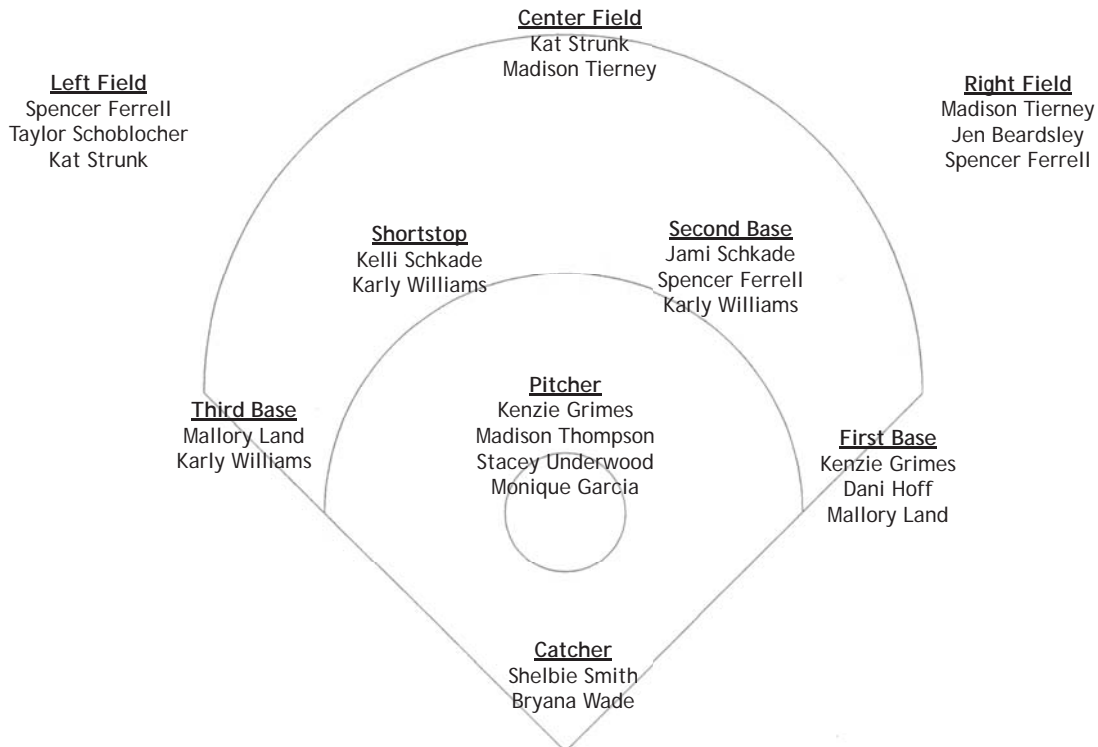

PROFILES

↳ 2015 roster

↳ ALPHABETICAL ROSTER

No.	Player	Ht.	Cl.	Pos.	B/T	Hometown (Last School)
4	Sarah Barker	5-2	Fr.	IF/OF	L/R	Beach City, TX (Barbers Hill HS)
2	Jen Beardsley	5-3	Sr.	OF	L/R	Flower Mound, TX (Marcus HS)
14	Spencer Ferrell	5-3	Jr.	UT	L/R	Dallas, TX (Cameron College)
10	Monique Garcia	5-5	Fr.	P	R/R	Lubbock, TX (Coronado HS)
20	Kenzie Grimes	5-9	So.	P/1B	R/R	Arcadia, CA (Arcadia HS)
00	Dani Hoff	5-2	Sr.	IF	L/L	Garland, TX (Garland HS)
18	Mallory Land	5-7	So.	UT	R/R	Parkville, MO (Park Hill South HS)
6	Jami Schkade	5-6	Jr.	IF	R/R	Albany, TX (Illinois)
12	Kelli Schkade	5-7	So.	IF	R/R	Albany, TX (Missouri)
16	Taylor Schoblocher	5-9	Jr.	UT	R/R	Forney, TX (North Forney HS)
5	Shelbie Smith	5-6	So.	C/OF	R/R	Edmond, OK (Edmond Memorial HS)
3	Kat Strunk	5-5	Sr.	OF	R/R	Grand Prairie, TX (NCTC)
19	Madison Thompson	5-9	Sr.	P	R/R	Sand Springs, OK (Charles Page HS)
7	Madison Tierney	5-4	Jr.	OF	L/R	Austin, TX (Vandegrift HS)
15	Stacey Underwood	5-10	So.	P	R/R	Hico, TX (McLennan CC)
23	Bryana Wade	5-8	Jr.	C	R/R	Choctaw, OK (Mount St. Mary HS)
11	Karly Williams	5-7	Jr.	UT	R/R	Castroville, TX (Medina Valley HS)

Head Coach: Tracey Kee

Associate Head Coach: Natalie Kozlowski

Assistant Coach: Christina Merrida

Volunteer Assistant: Addison Staley

↳ MEAN GREEN BY POSITION