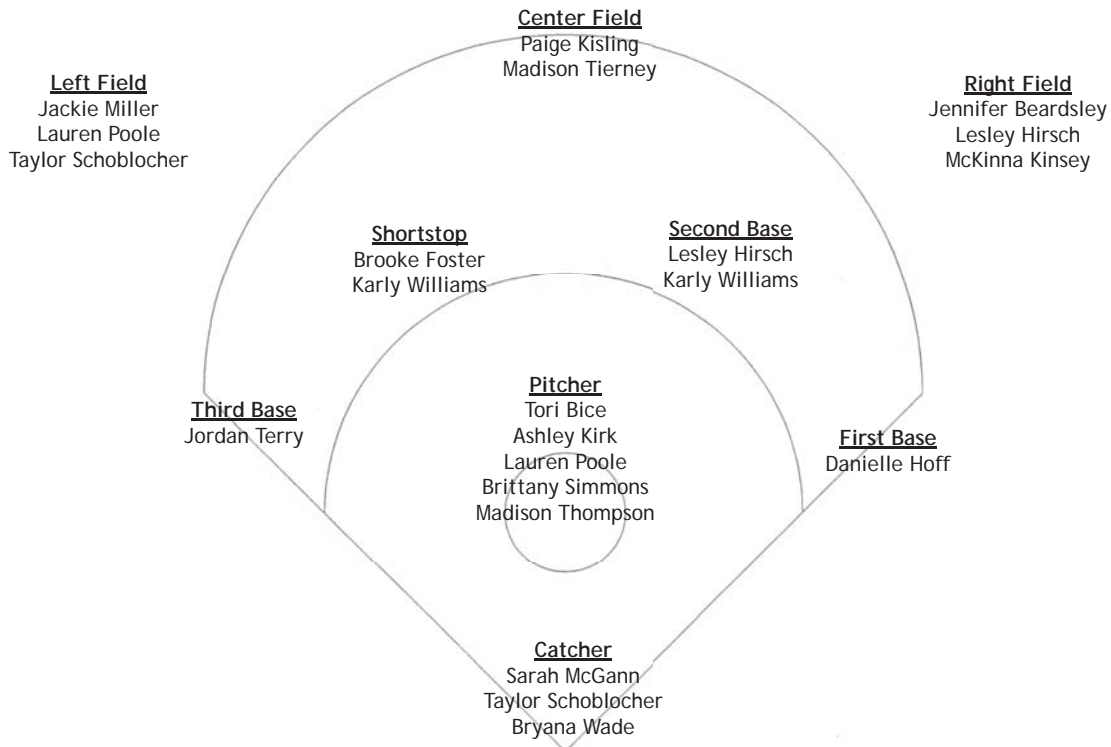

PROFILES

↳ 2013 roster

↳ ALPHABETICAL ROSTER

No.	Player	Ht.	Cl.	Pos.	B/T	Hometown (Last School)
2	Jennifer Beardsley	5-3	So.	OF	L/R	Flower Mound, TX (Marcus H.S.)
88	Tori Bice	5-10	Fr.	P/Utility	R/R	Mesquite, TX (Mesquite H.S.)
12	Brooke Foster	5-3	Jr.	IF	R/R	Wylie, TX (Houston Baptist)
3	Lesley Hirsch	5-6	Sr.	Utility	L/R	Montgomery, TX (Montgomery H.S.)
00	Danielle Hoff	5-4	So.	IF	L/L	Garland, TX (Garland H.S.)
14	Jesika Jobe	5-2	Fr.	C/Utility	L/R	Arlington, TX (Arlington H.S.)
22	Ashley Kirk	5-9	Jr.	P	R/R	Round Rock, TX (Stony Point H.S.)
6	McKinna Kinsey	5-7	Fr.	OF	L/L	Buda, TX (Jack C. Hays H.S.)
72	Paige Kisling	5-3	Fr.	OF	L/R	Torrance, CA (South Torrance H.S.)
17	Sarah McGann	5-4	Jr.	C	R/R	Rowlett, TX (Rowlett H.S.)
8	Jackie Miller	5-6	Jr.	OF	L/R	Woodstock, GA (Sequoyah H.S.)
10	Lauren Poole	5-5	Jr.	LHP/OF	L/L	Oklahoma City, OK (Putnam City North H.S.)
16	Taylor Schoblocher	5-9	Fr.	C/Utility	R/R	Forney, TX (North Forney H.S.)
18	Brittany Simmons	5-9	Sr.	P	R/R	Deer Park, TX (Deer Park H.S.)
9	Jordan Terry	5-6	So.	IF	R/R	Rowlett, TX (Rowlett H.S.)
19	Madison Thompson	5-9	So.	P	R/R	Sand Springs, OK (Charles Page H.S.)
7	Madison Tierney	5-4	Fr.	OF	L/R	Austin, TX (Vandegrift H.S.)
23	Bryana Wade	5-8	Fr.	C	R/R	Choctaw, OK (Mount St. Mary H.S.)
11	Karly Williams	5-7	Fr.	IF	R/R	Castroville, TX (Medina Valley H.S.)

Head Coach: T.J. Hubbard

Assistant Coaches: Erin Glasco, Rone Robinson

↳ MEAN GREEN BY POSITION