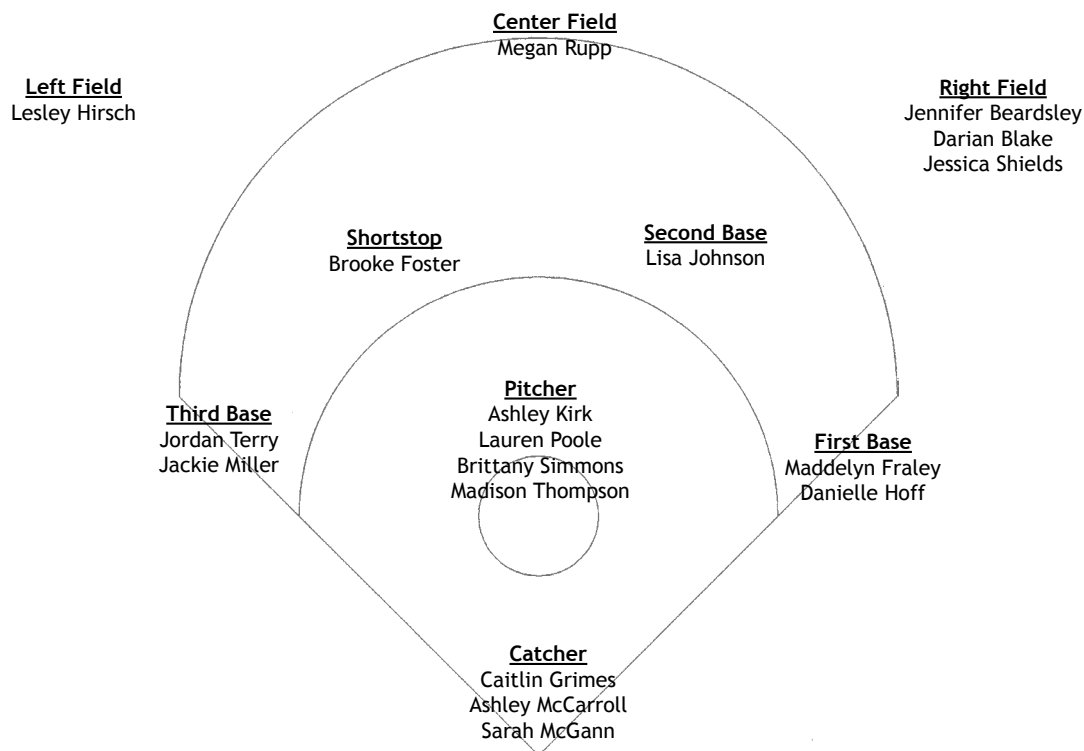

↳ ALPHABETICAL ROSTER

No.	Player	Ht.	Cl.	Pos.	B/T	Hometown (Last School)
2	Jennifer Beardsley	5-3	Fr.	OF	L/R	Flower Mound, TX (Marcus H.S.)
4	Darian Blake	5-8	So.	OF	L/R	Katy, TX (Katy H.S.)
12	Brooke Foster	5-3	So.	IF	R/R	Wylie, TX (Houston Baptist)
24	Maddelyn Fraley	5-8	Sr.	IF	L/L	Adair, OK (Northeastern Oklahoma A&M)
33	Caitlin Grimes	5-9	Sr.	C	R/R	Arcadia, CA (Arcadia H.S.)
3	Lesley Hirsch	5-6	Jr.	UT	L/R	Montgomery, TX (Montgomery H.S.)
00	Danielle Hoff	5-4	Fr.	IF	L/L	Garland, TX (Garland H.S.)
16	Lisa Johnson	5-7	Sr.	IF	R/R	Sherman, TX (Sherman H.S.)
22	Ashley Kirk	5-9	So.	P/IF	R/R	Round Rock, TX (Stony Point H.S.)
21	Ashley McCarroll	5-7	So.	C	R/R	Forney, TX (UTA)
17	Sarah McGann	5-4	So.	C	R/R	Rowlett, TX (Rowlett H.S.)
11	Jackie Miller	5-6	So.	IF/OF	L/R	Woodstock, GA (Sequoyah H.S.)
10	Lauren Poole	5-5	So.	LHP	L/L	Oklahoma City, OK (Putnam City North)
7	Megan Rupp	5-6	Sr.	OF	L/R	Beaverton, OR (Southridge H.S.)
1	Jessica Shields	5-4	Sr.	OF	R/R	Port Neches, TX (Port Neches-Groves H.S.)
18	Brittany Simmons	5-9	Jr.	P/IF	R/R	Deer Park, TX (Deer Park H.S.)
9	Jordan Terry	5-6	R-Fr.	IF	R/R	Rowlett, TX (Rowlett H.S.)
19	Madison Thompson	5-9	Fr.	P	R/R	Sand Springs, OK (Charles Page H.S.)

Head Coach: T.J. Hubbard

Assistant Coaches: Erin Evans, Lisa Ferguson

↳ MEAN GREEN BY POSITION