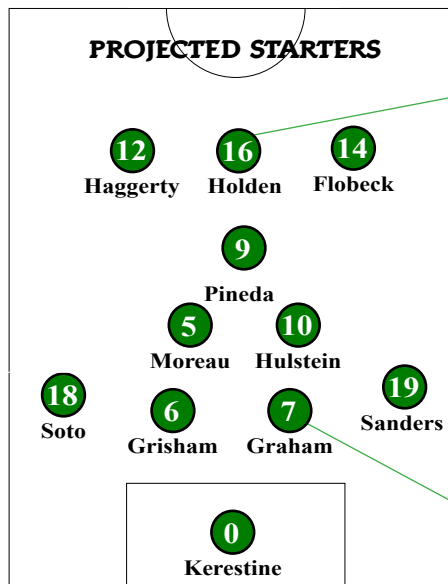

PROJECTED STARTERS

OFFENSIVE SPOTLIGHT

RACHEL HOLDEN
Was named C-USA Co-Offensive Player of the Year ... Leads the team with 11 goals

DEFENSIVE SPOTLIGHT

TESS GRAHAM
Has started 76 straight games in the defense, the longest streak on the team ... Was named third-team all-conference

MEAN GREEN 2015 ROSTER

0	Jackie Kerestine	GK	6-1	R-Sr.	Euless, TX	Colleyville Heritage
1	Brooke Bradley	GK	5-10	Fr.	Houston, TX	Klein HS
2	Cat Sebazco	F	5-6	So.	Keller, TX	Timber Creek HS
3	Libby Murphy	MF	5-9	So.	McKinney, TX	Boyd HS
4	Kaylah Hunter	D	5-3	So.	Mesquite, TX	Baylor
5	Jackie Moreau	MF	5-8	Sr.	Coppell, TX	Coppell HS
6	Molly Grisham	D	5-7	Sr.	Longview, TX	Longview HS
7	Tess Graham	D	5-7	Sr.	Denton, TX	Guyer HS
8	Taylor Torres	F	5-3	Fr.	Frisco, TX	Frisco HS
9	Karla Pineda	MF	5-5	Sr.	Houston, TX	Aldine HS
10	Lindsey Hulstein	MF	5-9	Sr.	Denton, TX	Guyer HS
11	Marchelle Davis	F	5-6	Jr.	Trophy Club, TX	Texas
12	Amber Haggerty	F	5-4	Sr.	Mesquite, TX	Dallas Christian
13	Hailey Hadden	D	5-6	So.	Frisco, TX	Liberty HS
14	Anna Flobeck	F	5-10	Jr.	Euless, TX	Trinity HS
15	Alexis Cable	MF	5-9	Jr.	Double Oak, TX	SE Louisiana
16	Rachel Holden	F	5-7	Jr.	Lancaster, TX	Maranatha Christian
17	Olivia Bagby	MF	5-5	Fr.	Hickory Creek, TX	Lake Dallas HS
18	Chelsei Soto	D	5-3	So.	Lewisville, TX	Lewisville HS
19	Carissa Sanders	D	5-9	Fr.	Denton, TX	Ryan HS
20	Allison Harper	D	5-11	Jr.	Keller, TX	Keller HS
21	Sabrina Munguia	F	5-1	Fr.	Baytown, TX	Ross S. Sterling HS
22	Kelci Slaughter	D	5-5	So.	Granbury, TX	Granbury HS
23	Knakala Smith	D	5-4	Sr.	Lewisville, TX	Navarro College
24	Tori Phillips	D	5-9	So.	Forney, TX	Home Schooled
25	Madison Brown	GK	5-10	Fr.	Irving, TX	Nimitz HS
26	Courtney Wilson	MF	5-6	Fr.	Denton, TX	Ryan HS
27	Bailey Johnston	MF	5-8	Fr.	Waco, TX	Midway HS
28	Ashley Jefferson	F	5-5	Fr.	Frisco, TX	Frisco HS