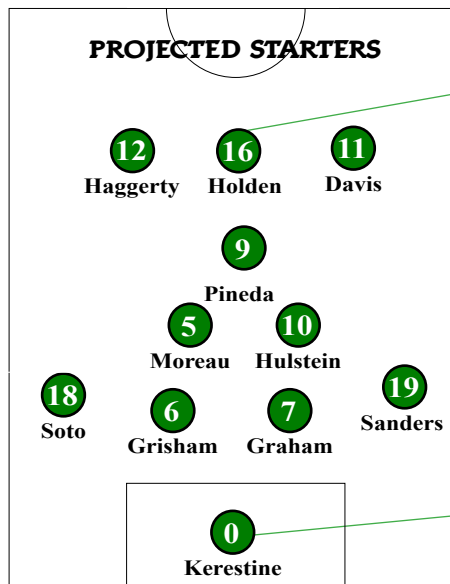

PROJECTED STARTERS

OFFENSIVE SPOTLIGHT

RACHEL HOLDEN
Named C-USA Of-
fensive Player of the
Week... Leads the
team with nine goals

DEFENSIVE SPOTLIGHT

JACKIE KERESTINE
Has been named C-
USA Goalkeeper of
the Week five times
this season.

MEAN GREEN 2015 ROSTER

0	Jackie Kerestine	GK	6-1	R-Sr.	Eules, TX	Colleyville Heritage
1	Brooke Bradley	GK	5-10	Fr.	Houston, TX	Klein HS
2	Cat Sebazco	F	5-6	So.	Keller, TX	Timber Creek HS
3	Libby Murphy	MF	5-9	So.	McKinney, TX	Boyd HS
4	Kaylah Hunter	D	5-3	So.	Mesquite, TX	Baylor
5	Jackie Moreau	MF	5-8	Sr.	Coppell, TX	Coppell HS
6	Molly Grisham	D	5-7	Sr.	Longview, TX	Longview HS
7	Tess Graham	D	5-7	Sr.	Denton, TX	Guyer HS
8	Taylor Torres	F	5-3	Fr.	Frisco, TX	Frisco HS
9	Karla Pineda	MF	5-5	Sr.	Houston, TX	Aldine HS
10	Lindsey Hulstein	MF	5-9	Sr.	Denton, TX	Guyer HS
11	Marchelle Davis	F	5-6	Jr.	Trophy Club, TX	Texas
12	Amber Haggerty	F	5-4	Sr.	Mesquite, TX	Dallas Christian
13	Hailey Hadden	D	5-6	So.	Frisco, TX	Liberty HS
14	Anna Flobeck	F	5-10	Jr.	Eules, TX	Trinity HS
15	Alexis Cable	MF	5-9	Jr.	Double Oak, TX	SE Louisiana
16	Rachel Holden	F	5-7	Jr.	Lancaster, TX	Maranatha Christian
17	Olivia Bagby	MF	5-5	Fr.	Hickory Creek, TX	Lake Dallas HS
18	Chelsei Soto	D	5-3	So.	Lewisville, TX	Lewisville HS
19	Carissa Sanders	D	5-9	Fr.	Denton, TX	Ryan HS
20	Allison Harper	D	5-11	Jr.	Keller, TX	Keller HS
21	Sabrina Munguia	F	5-1	Fr.	Baytown, TX	Ross S. Sterling HS
22	Kelci Slaughter	D	5-5	So.	Granbury, TX	Granbury HS
23	Knakala Smith	D	5-4	Sr.	Lewisville, TX	Navarro College
24	Tori Phillips	D	5-9	So.	Forney, TX	Home Schooled
25	Madison Brown	GK	5-10	Fr.	Irving, TX	Nimitz HS
26	Courtney Wilson	MF	5-6	Fr.	Denton, TX	Ryan HS
27	Bailey Johnston	MF	5-8	Fr.	Waco, TX	Midway HS
28	Ashley Jefferson	F	5-5	Fr.	Frisco, TX	Frisco HS