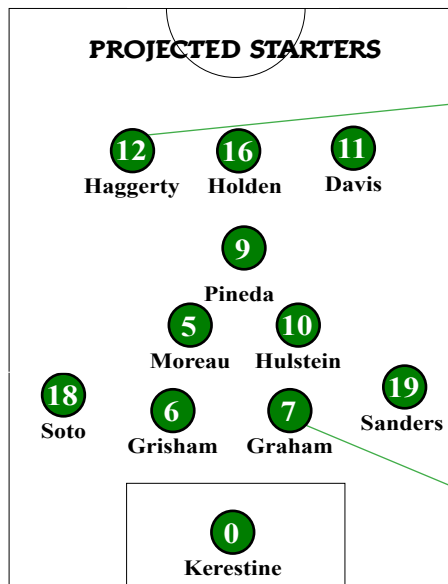

PROJECTED STARTERS

OFFENSIVE SPOTLIGHT

AMBER HAGGERTY

Scored two goals against Florida Atlantic.

DEFENSIVE SPOTLIGHT

TESS GRAHAM

Has recorded 69 straight starts, the longest on the team

MEAN GREEN 2015 ROSTER

0	Jackie Kerestine	GK	6-1	R-Sr.	Eules, TX	Colleyville Heritage
1	Brooke Bradley	GK	5-10	Fr.	Houston, TX	Klein HS
2	Cat Sebazco	F	5-6	So.	Keller, TX	Timber Creek HS
3	Libby Murphy	MF	5-9	So.	McKinney, TX	Boyd HS
4	Kaylah Hunter	D	5-3	So.	Mesquite, TX	Baylor
5	Jackie Moreau	MF	5-8	Sr.	Coppell, TX	Coppell HS
6	Molly Grisham	D	5-7	Sr.	Longview, TX	Longview HS
7	Tess Graham	D	5-7	Sr.	Denton, TX	Guyer HS
8	Taylor Torres	F	5-3	Fr.	Frisco, TX	Frisco HS
9	Karla Pineda	MF	5-5	Sr.	Houston, TX	Aldine HS
10	Lindsey Hulstein	MF	5-9	Sr.	Denton, TX	Guyer HS
11	Marchelle Davis	F	5-6	Jr.	Trophy Club, TX	Texas
12	Amber Haggerty	F	5-4	Sr.	Mesquite, TX	Dallas Christian
13	Hailey Hadden	D	5-6	So.	Frisco, TX	Liberty HS
14	Anna Flobeck	F	5-10	Jr.	Eules, TX	Trinity HS
15	Alexis Cable	MF	5-9	Jr.	Double Oak, TX	SE Louisiana
16	Rachel Holden	F	5-7	Jr.	Lancaster, TX	Maranatha Christian
17	Olivia Bagby	MF	5-5	Fr.	Hickory Creek, TX	Lake Dallas HS
18	Chelsei Soto	D	5-3	So.	Lewisville, TX	Lewisville HS
19	Carissa Sanders	D	5-9	Fr.	Denton, TX	Ryan HS
20	Allison Harper	D	5-11	Jr.	Keller, TX	Keller HS
21	Sabrina Munguia	F	5-1	Fr.	Baytown, TX	Ross S. Sterling HS
22	Kelci Slaughter	D	5-5	So.	Granbury, TX	Granbury HS
23	Knakala Smith	D	5-4	Sr.	Lewisville, TX	Navarro College
24	Tori Phillips	D	5-9	So.	Forney, TX	Home Schooled
25	Madison Brown	GK	5-10	Fr.	Irving, TX	Nimitz HS
26	Courtney Wilson	MF	5-6	Fr.	Denton, TX	Ryan HS
27	Bailey Johnston	MF	5-8	Fr.	Waco, TX	Midway HS
28	Ashley Jefferson	F	5-5	Fr.	Frisco, TX	Frisco HS