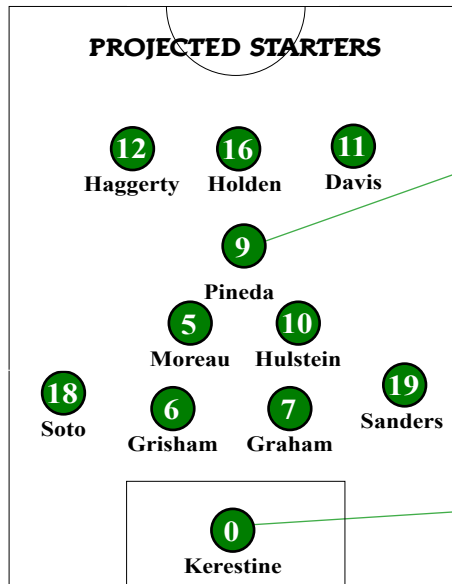

PROJECTED STARTERS

OFFENSIVE SPOTLIGHT

KARLA PINEDA
Leads the team with 15 points.

DEFENSIVE SPOTLIGHT

JACKIE KERESTINE
Posted a career-high 15 saves against Texas A&M

MEAN GREEN 2015 ROSTER

0	Jackie Kerestine	GK	6-1	R-Sr.	Eules, TX	Colleyville Heritage
1	Brooke Bradley	GK	5-10	Fr.	Houston, TX	Klein HS
2	Cat Sebazco	F	5-6	So.	Keller, TX	Timber Creek HS
3	Libby Murphy	MF	5-9	So.	McKinney, TX	Boyd HS
4	Kaylah Hunter	D	5-3	So.	Mesquite, TX	Baylor
5	Jackie Moreau	MF	5-8	Sr.	Coppell, TX	Coppell HS
6	Molly Grisham	D	5-7	Sr.	Longview, TX	Longview HS
7	Tess Graham	D	5-7	Sr.	Denton, TX	Guyer HS
8	Taylor Torres	F	5-3	Fr.	Frisco, TX	Frisco HS
9	Karla Pineda	MF	5-5	Sr.	Houston, TX	Aldine HS
10	Lindsey Hulstein	MF	5-9	Sr.	Denton, TX	Guyer HS
11	Marchelle Davis	F	5-6	Jr.	Trophy Club, TX	Texas
12	Amber Haggerty	F	5-4	Sr.	Mesquite, TX	Dallas Christian
13	Hailey Hadden	D	5-6	So.	Frisco, TX	Liberty HS
14	Anna Flobeck	F	5-10	Jr.	Eules, TX	Trinity HS
15	Alexis Cable	MF	5-9	Jr.	Double Oak, TX	SE Louisiana
16	Rachel Holden	F	5-7	Jr.	Lancaster, TX	Maranatha Christian
17	Olivia Bagby	MF	5-5	Fr.	Hickory Creek, TX	Lake Dallas HS
18	Chelsei Soto	F	5-3	So.	Lewisville, TX	Lewisville HS
19	Carissa Sanders	D	5-9	Fr.	Denton, TX	Ryan HS
20	Allison Harper	MF	5-11	Jr.	Keller, TX	Keller HS
21	Sabrina Munguia	F	5-1	Fr.	Baytown, TX	Ross S. Sterling HS
22	Kelci Slaughter	D	5-5	So.	Granbury, TX	Granbury HS
23	Knakala Smith	D	5-4	Sr.	Lewisville, TX	Navarro College
24	Tori Phillips	D	5-9	So.	Forney, TX	Home Schooled
25	Madison Brown	GK	5-10	Fr.	Irving, TX	Nimitz HS
26	Courtney Wilson	MF	5-6	Fr.	Denton, TX	Ryan HS
27	Bailey Johnston	MF	5-8	Fr.	Waco, TX	Midway HS
28	Ashley Jefferson	F	5-5	Fr.	Frisco, TX	Frisco HS