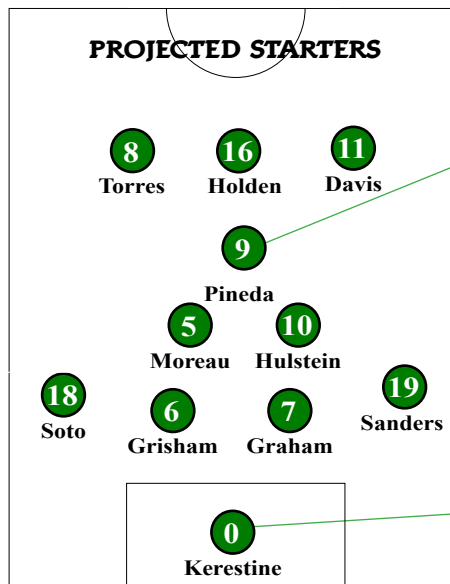

2015 WEEK 6 - MARSHALL

North Texas (8-2) at Marshall (7-1-1)

Friday, Sept. 27, 2015 • 6:30 p.m.

Huntington, WV • Veterans Memorial Soccer Complex

PROJECTED STARTERS

OFFENSIVE SPOTLIGHT

KARLA PINEDA

Scored the game-winning goal vs. Oral Roberts.