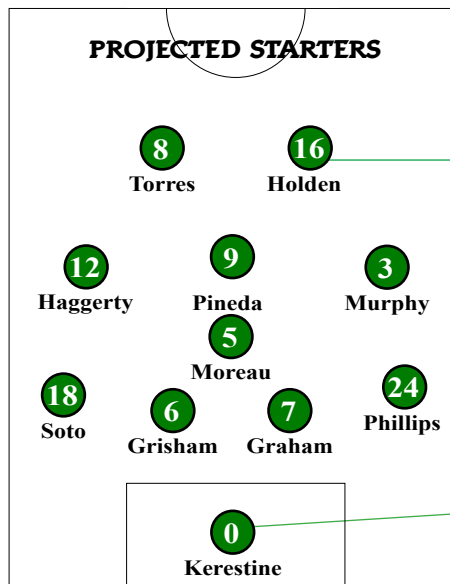

PROJECTED STARTERS

OFFENSIVE SPOTLIGHT

RACHEL HOLDEN

Scored her first goal of the season against Kansas

DEFENSIVE SPOTLIGHT

JACKIE KERESTINE

Posted her second shutout of the season against Incarnate Word.

MEAN GREEN 2015 ROSTER

00	Jackie Kerestine	GK	6-1	R-Sr.	Eules, TX	Colleyville Heritage
1	Brooke Bradley	GK	5-10	Fr.	Houston, TX	Klein HS
2	Cat Sebazco	F	5-6	So.	Keller, TX	Timber Creek HS
3	Libby Murphy	MF	5-9	So.	McKinney, TX	Boyd HS
4	Kaylah Hunter	D	5-3	So.	Mesquite, TX	Baylor
5	Jackie Moreau	MF	5-8	Sr.	Coppell, TX	Coppell HS
6	Molly Grisham	D	5-7	Sr.	Longview, TX	Longview HS
7	Tess Graham	D	5-7	Sr.	Denton, TX	Guyer HS
8	Taylor Torres	F	5-3	Fr.	Frisco, TX	Frisco HS
9	Karla Pineda	MF	5-5	Sr.	Houston, TX	Aldine HS
10	Lindsey Hulstein	MF	5-9	Sr.	Denton, TX	Guyer HS
11	Marchelle Davis	F	5-6	Jr.	Trophy Club, TX	Texas
12	Amber Haggerty	F	5-4	Sr.	Mesquite, TX	Dallas Christian
13	Hailey Hadden	D	5-6	So.	Frisco, TX	Liberty HS
14	Anna Flobeck	F	5-10	Jr.	Eules, TX	Trinity HS
15	Alexis Cable	MF	5-9	Jr.	Double Oak, TX	SE Louisiana
16	Rachel Holden	F	5-7	Jr.	Lancaster, TX	Maranatha Christian
17	Olivia Bagby	MF	5-5	Fr.	Hickory Creek, TX	Lake Dallas HS
18	Chelsei Soto	F	5-3	So.	Lewisville, TX	Lewisville HS
19	Carissa Sanders	D	5-9	Fr.	Denton, TX	Ryan HS
20	Allison Harper	MF	5-11	Jr.	Keller, TX	Keller HS
21	Sabrina Munguia	F	5-1	Fr.	Baytown, TX	Ross S. Sterling HS
22	Kelci Slaughter	D	5-5	So.	Granbury, TX	Granbury HS
23	Knakala Smith	D	5-4	Sr.	Lewisville, TX	Navarro College
24	Tori Phillips	D	5-9	So.	Forney, TX	Home Schooled
25	Madison Brown	GK	5-10	Fr.	Irving, TX	Nimitz HS
26	Courtney Wilson	MF	5-6	Fr.	Denton, TX	Ryan HS
27	Bailey Johnston	MF	5-8	Fr.	Waco, TX	Midway HS
28	Ashley Jefferson	F	5-5	Fr.	Frisco, TX	Frisco HS