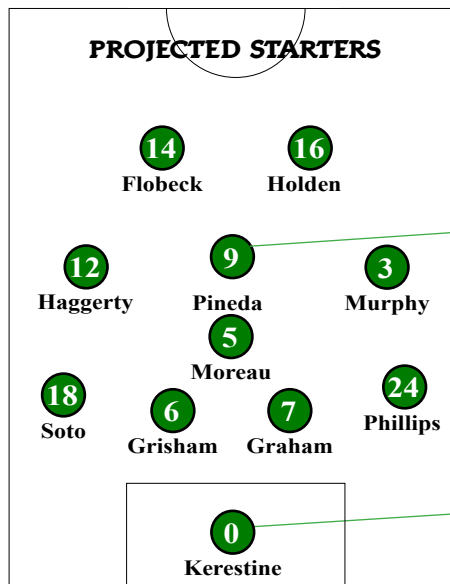

PROJECTED STARTERS

OFFENSIVE SPOTLIGHT

KARLA PINEDA
Named to the C-USA
preseason team...
Ranked in Top-
DrawerSoccer.com's
preseason top 100
players

DEFENSIVE SPOTLIGHT

JACKIE KERESTINE
Awarded a fifth year...
Named to the C-USA
preseason team

MEAN GREEN 2015 ROSTER

0	Jackie Kerestine	GK	6-1	R-Sr.	Eules, TX	Colleyville Heritage
1	Brooke Bradley	GK	5-10	Fr.	Houston, TX	Klein HS
2	Cat Sebazco	F	5-6	So.	Keller, TX	Timber Creek HS
3	Libby Murphy	MF	5-9	So.	McKinney, TX	Boyd HS
4	Kaylah Hunter	D	5-3	So.	Mesquite, TX	Baylor
5	Jackie Moreau	MF	5-8	Sr.	Coppell, TX	Coppell HS
6	Molly Grisham	D	5-7	Sr.	Longview, TX	Longview HS
7	Tess Graham	D	5-7	Sr.	Denton, TX	Guyer HS
8	Taylor Torres	F	5-3	Fr.	Frisco, TX	Frisco HS
9	Karla Pineda	MF	5-5	Sr.	Houston, TX	Aldine HS
10	Lindsey Hulstein	MF	5-9	Sr.	Denton, TX	Guyer HS
11	Marchelle Davis	F	5-6	Jr.	Trophy Club, TX	Texas
12	Amber Haggerty	F	5-4	Sr.	Mesquite, TX	Dallas Christian
13	Hailey Hadden	D	5-6	So.	Frisco, TX	Liberty HS
14	Anna Flobeck	F	5-10	Jr.	Eules, TX	Trinity HS
15	Alexis Cable	MF	5-9	Jr.	Double Oak, TX	SE Louisiana
16	Rachel Holden	F	5-7	Jr.	Lancaster, TX	Maranatha Christian
17	Olivia Bagby	MF	5-5	Fr.	Hickory Creek, TX	Lake Dallas HS
18	Chelsei Soto	F	5-3	So.	Lewisville, TX	Lewisville HS
19	Carissa Sanders	D	5-9	Fr.	Denton, TX	Ryan HS
20	Allison Harper	MF	5-11	Jr.	Keller, TX	Keller HS
21	Sabrina Munguia	F	5-1	Fr.	Baytown, TX	Ross S. Sterling HS
22	Kelci Slaughter	D	5-5	So.	Granbury, TX	Granbury HS
23	Knakala Smith	D	5-4	Sr.	Lewisville, TX	Navarro College
24	Tori Phillips	D	5-9	So.	Forney, TX	Home Schooled
25	Madison Brown	GK	5-10	Fr.	Irving, TX	Nimitz HS
26	Courtney Wilson	MF	5-6	Fr.	Denton, TX	Ryan HS
27	Bailey Johnston	MF	5-8	Fr.	Waco, TX	Midway HS
28	Ashley Jefferson	F	5-5	Fr.	Frisco, TX	Frisco HS