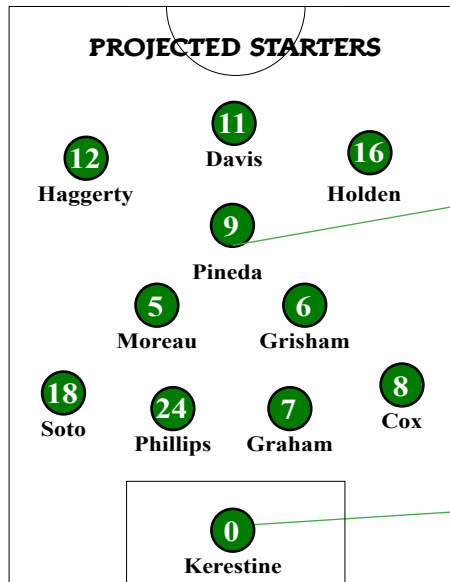

PROJECTED STARTERS

OFFENSIVE SPOTLIGHT

KARLA PINEDA

Named first-team all-conference... Named to all-conference tournament team

DEFENSIVE SPOTLIGHT

JACKIE KERESTINE

Named second-team all-conference... Named to the all-conference tournament team

MEAN GREEN 2014 ROSTER

0	Jackie Kerestine	GK	6-1	Jr.	Euless, TX	Colleyville Heritage
2	Cat Sebazco	F	5-6	Fr.	Keller, TX	Timber Creek HS
3	Libby Murphy	MF	5-9	Fr.	McKinney, TX	Boyd HS
4	Kaylah Hunter	D	5-3	Fr.	Mesquite, TX	Baylor
5	Jackie Moreau	MF	5-8	Jr.	Coppell, TX	Coppell HS
6	Molly Grisham	D	5-7	Jr.	Longview, TX	Longview HS
7	Tess Graham	D	5-7	Jr.	Denton, TX	Guyer HS
8	Leah Cox	MF	5-7	Sr.	Colleyville, TX	Liberty Christian
9	Karla Pineda	MF	5-5	Jr.	Houston, TX	Aldine HS
10	Lindsey Hulstein	MF	5-9	Jr.	Denton, TX	Guyer HS
11	Marchelle Davis	F	5-6	So.	Trophy Club, TX	Texas
12	Amber Haggerty	F	5-4	Jr.	Mesquite, TX	Dallas Christian
13	Hailey Hadden	D	5-6	Fr.	Frisco, TX	Liberty HS
14	Anna Flobeck	F	5-10	So.	Euless, TX	Trinity HS
15	Rebecca Gleason	D	5-11	Fr.	Lucas, TX	Lovejoy HS
16	Rachel Holden	F	5-7	So.	Lancaster, TX	Maranatha Christian
17	Brooke Oxentine	MF	5-6	R-Jr.	Euless, TX	Memphis
18	Chelsei Soto	F	5-3	Fr.	Lewisville, TX	Lewisville HS
19	Alyson Stallcup	MF	5-10	Sr.	Keller, TX	Keller HS
20	Allison Harper	MF	5-11	So.	Keller, TX	Keller HS
21	Bryson Thomas	MF	5-7	Fr.	Hurst, TX	L.D. Bell HS
22	Kelci Slaughter	MF	5-5	Fr.	Granbury, TX	Granbury HS
23	Knakala Smith	D	5-4	So.	Lewisville, TX	Navarro College
24	Tori Phillips	D	5-9	Fr.	Forney, TX	Home Schooled
25	Dani Mayfield	GK	5-10	Fr.	Midlothian, TX	Midlothian HS