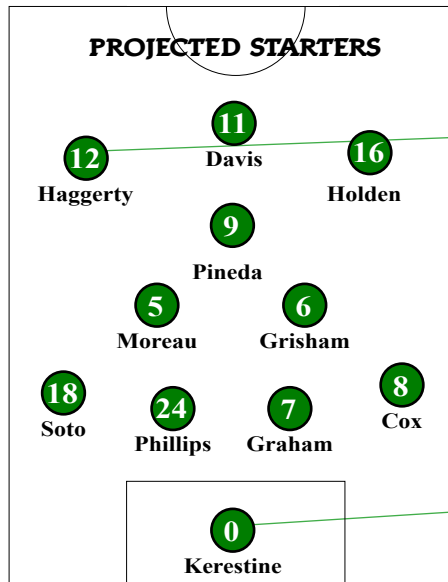

WEEK 12 - CONFERENCE TOURNAMENT - NO. 8 MARSHALL

No. 1 North Texas (14-4-1, 8-1-1 C-USA) vs. No. 8 Marshall (7-6-5, 4-3-3 C-USA)

Wednesday, November 5, 2014 • 3:30 p.m.
Charlotte, NC • Transamerica Field

Potential Semifinal Matchup

No. 4 Charlotte or No. 5 Middle Tennessee
Friday, November 7 • 6 p.m.

PROJECTED STARTERS

OFFENSIVE SPOTLIGHT

AMBER HAGGERTY

Scored two goals and dished out an assist in the 4-0 win against WKU