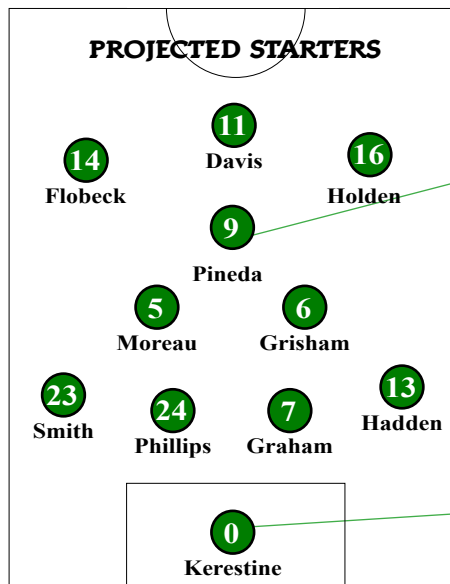

WEEK 11 - WKU

North Texas (13-4-1, 7-1-1 C-USA) vs. WKU (10-6, 5-4 C-USA)

Friday, Oct. 31, 2014 • 7 p.m.

Denton, TX • Mean Green Soccer Complex

PROJECTED STARTERS

OFFENSIVE SPOTLIGHT

KARLA PINEDA

Named C-USA Co-Offensive Player of the Week...Leads the team with 11 goals and seven assists