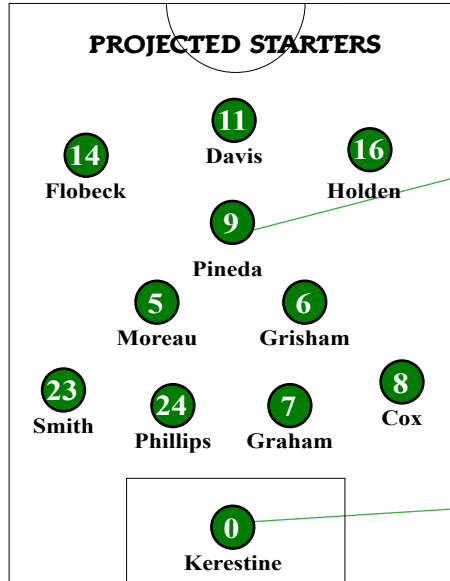

PROJECTED STARTERS

OFFENSIVE SPOTLIGHT

KARLA PINEDA

Posted the gamewinner against FIU...
Leads the team with seven goals and six assists

DEFENSIVE SPOTLIGHT

JACKIE KERESTINE

Junior goalkeeper made a career-high 11 saves in goal against Rice.

MEAN GREEN 2014 ROSTER

0	Jackie Kerestine	GK	6-1	Jr.	Euless, TX	Colleyville Heritage
2	Cat Sebazco	F	5-6	Fr.	Keller, TX	Timber Creek HS
3	Libby Murphy	MF	5-9	Fr.	McKinney, TX	Boyd HS
4	Kaylah Hunter	D	5-3	Fr.	Mesquite, TX	Baylor
5	Jackie Moreau	MF	5-8	Jr.	Coppell, TX	Coppell HS
6	Molly Grisham	D	5-7	Jr.	Longview, TX	Longview HS
7	Tess Graham	D	5-7	Jr.	Denton, TX	Guyer HS
8	Leah Cox	MF	5-7	Sr.	Colleyville, TX	Liberty Christian
9	Karla Pineda	MF	5-5	Jr.	Houston, TX	Aldine HS
10	Lindsey Hulstein	MF	5-9	Jr.	Denton, TX	Guyer HS
11	Marchelle Davis	F	5-6	So.	Trophy Club, TX	Texas
12	Amber Haggerty	F	5-4	Jr.	Mesquite, TX	Dallas Christian
13	Hailey Hadden	D	5-6	Fr.	Frisco, TX	Liberty HS
14	Anna Flobeck	F	5-10	So.	Euless, TX	Trinity HS
15	Rebecca Gleason	D	5-11	Fr.	Lucas, TX	Lovejoy HS
16	Rachel Holden	F	5-7	So.	Lancaster, TX	Maranatha Christian
17	Brooke Oxentine	MF	5-6	R-Jr.	Euless, TX	Memphis
18	Chelsei Soto	F	5-3	Fr.	Lewisville, TX	Lewisville HS
19	Alyson Stallcup	MF	5-10	Sr.	Keller, TX	Keller HS
20	Allison Harper	MF	5-11	So.	Keller, TX	Keller HS
21	Bryson Thomas	MF	5-7	Fr.	Hurst, TX	L.D. Bell HS
22	Kelci Slaughter	MF	5-5	Fr.	Granbury, TX	Granbury HS
23	Knakala Smith	D	5-4	So.	Lewisville, TX	Navarro College
24	Tori Phillips	D	5-9	Fr.	Forney, TX	Home Schooled
25	Dani Mayfield	GK	5-10	Fr.	Midlothian, TX	Midlothian HS