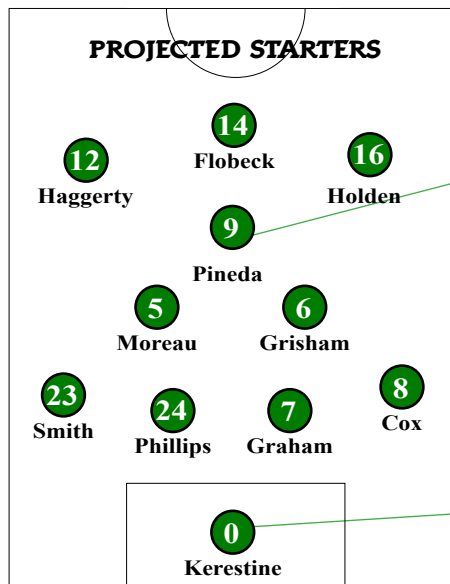

PROJECTED STARTERS

OFFENSIVE SPOTLIGHT

KARLA PINEDA

Named Offensive Player of the Week ... Leads the team with six goals and five assists

DEFENSIVE SPOTLIGHT

JACKIE KERESTINE

Junior goalkeeper was named C-USA Defensive Player of the Week ... Is the career shutout leader at NT

MEAN GREEN 2014 ROSTER

0	Jackie Kerestine	GK	6-1	Jr.	Euless, TX	Colleyville Heritage
2	Cat Sebazco	F	5-6	Fr.	Keller, TX	Timber Creek HS
3	Libby Murphy	MF	5-9	Fr.	McKinney, TX	Boyd HS
4	Kaylah Hunter	D	5-3	Fr.	Mesquite, TX	Baylor
5	Jackie Moreau	MF	5-8	Jr.	Coppell, TX	Coppell HS
6	Molly Grisham	D	5-7	Jr.	Longview, TX	Longview HS
7	Tess Graham	D	5-7	Jr.	Denton, TX	Guyer HS
8	Leah Cox	MF	5-7	Sr.	Colleyville, TX	Liberty Christian
9	Karla Pineda	MF	5-5	Jr.	Houston, TX	Aldine HS
10	Lindsey Hulstein	MF	5-9	Jr.	Denton, TX	Guyer HS
11	Marchelle Davis	F	5-6	So.	Trophy Club, TX	Texas
12	Amber Haggerty	F	5-4	Jr.	Mesquite, TX	Dallas Christian
13	Hailey Hadden	D	5-6	Fr.	Frisco, TX	Liberty HS
14	Anna Flobeck	F	5-10	So.	Euless, TX	Trinity HS
15	Rebecca Gleason	D	5-11	Fr.	Lucas, TX	Lovejoy HS
16	Rachel Holden	F	5-7	So.	Lancaster, TX	Maranatha Christian
17	Brooke Oxentine	MF	5-6	R-Jr.	Euless, TX	Memphis
18	Chelsei Soto	F	5-3	Fr.	Lewisville, TX	Lewisville HS
19	Alyson Stallcup	MF	5-10	Sr.	Keller, TX	Keller HS
20	Allison Harper	MF	5-11	So.	Keller, TX	Keller HS
21	Bryson Thomas	MF	5-7	Fr.	Hurst, TX	L.D. Bell HS
22	Kelci Slaughter	MF	5-5	Fr.	Granbury, TX	Granbury HS
23	Knakala Smith	D	5-4	So.	Lewisville, TX	Navarro College
24	Tori Phillips	D	5-9	Fr.	Forney, TX	Home Schooled
25	Dani Mayfield	GK	5-10	Fr.	Midlothian, TX	Midlothian HS