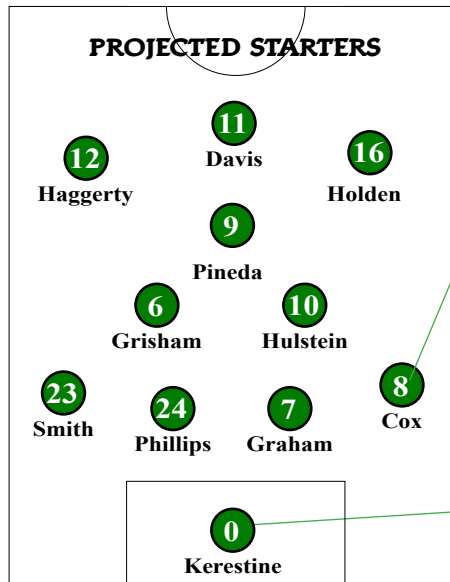

PROJECTED STARTERS

OFFENSIVE SPOTLIGHT

LEAH COX

Dished out two assists in the win against Southern Miss ... Tied for second on the team with two assists

DEFENSIVE SPOTLIGHT

JACKIE KERESTINE

Junior goalkeeper was named C-USA Defensive Player of the Week ... Is the career shutout leader at NT

MEAN GREEN 2014 ROSTER

0	Jackie Kerestine	GK	6-1	Jr.	Euless, TX	Colleyville Heritage
2	Cat Sebazco	F	5-6	Fr.	Keller, TX	Timber Creek HS
3	Libby Murphy	MF	5-9	Fr.	McKinney, TX	Boyd HS
4	Kaylah Hunter	D	5-3	Fr.	Mesquite, TX	Baylor
5	Jackie Moreau	MF	5-8	Jr.	Coppell, TX	Coppell HS
6	Molly Grisham	D	5-7	Jr.	Longview, TX	Longview HS
7	Tess Graham	D	5-7	Jr.	Denton, TX	Guyer HS
8	Leah Cox	MF	5-7	Sr.	Colleyville, TX	Liberty Christian
9	Karla Pineda	MF	5-5	Jr.	Houston, TX	Aldine HS
10	Lindsey Hulstein	MF	5-9	Jr.	Denton, TX	Guyer HS
11	Marchelle Davis	F	5-6	So.	Trophy Club, TX	Texas
12	Amber Haggerty	F	5-4	Jr.	Mesquite, TX	Dallas Christian
13	Hailey Hadden	D	5-6	Fr.	Frisco, TX	Liberty HS
14	Anna Flobeck	F	5-10	So.	Euless, TX	Trinity HS
15	Rebecca Gleason	D	5-11	Fr.	Lucas, TX	Lovejoy HS
16	Rachel Holden	F	5-7	So.	Lancaster, TX	Maranatha Christian
17	Brooke Oxentine	MF	5-6	R-Jr.	Euless, TX	Memphis
18	Chelsei Soto	F	5-3	Fr.	Lewisville, TX	Lewisville HS
19	Alyson Stallcup	MF	5-10	Sr.	Keller, TX	Keller HS
20	Allison Harper	MF	5-11	So.	Keller, TX	Keller HS
21	Bryson Thomas	MF	5-7	Fr.	Hurst, TX	L.D. Bell HS
22	Kelci Slaughter	MF	5-5	Fr.	Granbury, TX	Granbury HS
23	Knakala Smith	D	5-4	So.	Lewisville, TX	Navarro College
24	Tori Phillips	D	5-9	Fr.	Forney, TX	Home Schooled
25	Dani Mayfield	GK	5-10	Fr.	Midlothian, TX	Midlothian HS