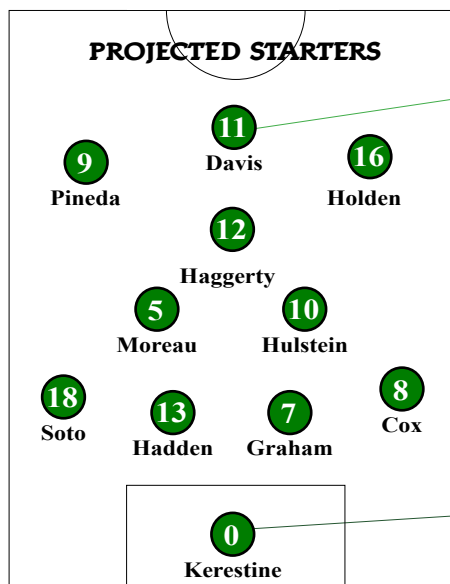

PROJECTED STARTERS

OFFENSIVE SPOTLIGHT

MARCHELLE DAVIS

Scored the game-winning goal against Houston Baptist ... Tied for the team lead with three goals.

DEFENSIVE SPOTLIGHT

JACKIE KERESTINE

Junior goalkeeper tied the career shutout record with the 3-0 win against Houston Baptist.

MEAN GREEN 2014 ROSTER

0	Jackie Kerestine	GK	6-1	Jr.	Eules, TX	Colleyville Heritage
2	Cat Sebazco	F	5-6	Fr.	Keller, TX	Timber Creek HS
3	Libby Murphy	MF	5-9	Fr.	McKinney, TX	Boyd HS
4	Kaylah Hunter	D	5-3	Fr.	Mesquite, TX	Baylor
5	Jackie Moreau	MF	5-8	Jr.	Coppell, TX	Coppell HS
6	Molly Grisham	D	5-7	Jr.	Longview, TX	Longview HS
7	Tess Graham	D	5-7	Jr.	Denton, TX	Guyer HS
8	Leah Cox	MF	5-7	Sr.	Colleyville, TX	Liberty Christian
9	Karla Pineda	MF	5-5	Jr.	Houston, TX	Aldine HS
10	Lindsey Hulstein	MF	5-9	Jr.	Denton, TX	Guyer HS
11	Marchelle Davis	F	5-6	So.	Trophy Club, TX	Texas
12	Amber Haggerty	F	5-4	Jr.	Mesquite, TX	Dallas Christian
13	Hailey Hadden	D	5-6	Fr.	Frisco, TX	Liberty HS
14	Anna Flobeck	F	5-10	So.	Eules, TX	Trinity HS
15	Rebecca Gleason	D	5-11	Fr.	Lucas, TX	Lovejoy HS
16	Rachel Holden	F	5-7	So.	Lancaster, TX	Maranatha Christian
17	Brooke Oxentine	MF	5-6	R-Jr.	Eules, TX	Memphis
18	Chelsei Soto	F	5-3	Fr.	Lewisville, TX	Lewisville HS
19	Alyson Stallcup	MF	5-10	Sr.	Keller, TX	Keller HS
20	Allison Harper	MF	5-11	So.	Keller, TX	Keller HS
21	Bryson Thomas	MF	5-7	Fr.	Hurst, TX	L.D. Bell HS
22	Kelci Slaughter	MF	5-5	Fr.	Granbury, TX	Granbury HS
23	Knakala Smith	D	5-4	So.	Lewisville, TX	Navarro College
24	Tori Phillips	D	5-9	Fr.	Forney, TX	Home Schooled
25	Dani Mayfield	GK	5-10	Fr.	Midlothian, TX	Midlothian HS