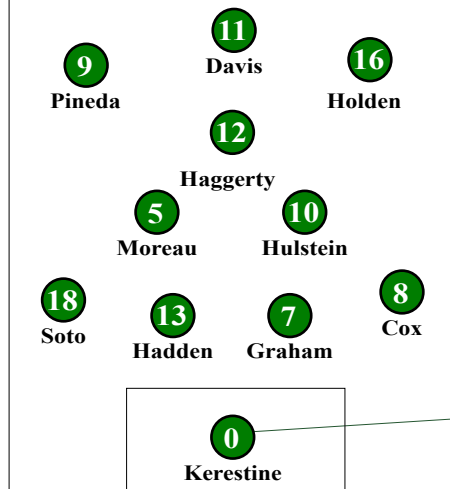

PROJECTED STARTERS

OFFENSIVE SPOTLIGHT

MOLLY GRISHAM
Scored the game-winning goal against Vandy ... Named C-USA Co-Offensive Player of the Week.

DEFENSIVE SPOTLIGHT

JACKIE KERESTINE
Junior goalkeeper recorded four shutouts in five games.

MEAN GREEN 2014 ROSTER

0	Jackie Kerestine	GK	6-1	Jr.	Euless, TX	Colleyville Heritage
2	Cat Sebazco	F	5-6	Fr.	Keller, TX	Timber Creek HS
3	Libby Murphy	MF	5-9	Fr.	McKinney, TX	Boyd HS
4	Kaylah Hunter	D	5-3	Fr.	Mesquite, TX	Baylor
5	Jackie Moreau	MF	5-8	Jr.	Coppell, TX	Coppell HS
6	Molly Grisham	D	5-7	Jr.	Longview, TX	Longview HS
7	Tess Graham	D	5-7	Jr.	Denton, TX	Guyer HS
8	Leah Cox	MF	5-7	Sr.	Colleyville, TX	Liberty Christian
9	Karla Pineda	MF	5-5	Jr.	Houston, TX	Aldine HS
10	Lindsey Hulstein	MF	5-9	Jr.	Denton, TX	Guyer HS
11	Marchelle Davis	F	5-6	So.	Trophy Club, TX	Texas
12	Amber Haggerty	F	5-4	Jr.	Mesquite, TX	Dallas Christian
13	Hailey Hadden	D	5-6	Fr.	Frisco, TX	Liberty HS
14	Anna Flobeck	F	5-10	So.	Euless, TX	Trinity HS
15	Rebecca Gleason	D	5-11	Fr.	Lucas, TX	Lovejoy HS
16	Rachel Holden	F	5-7	So.	Lancaster, TX	Maranatha Christian
17	Brooke Oxentine	MF	5-6	R-Jr.	Euless, TX	Memphis
18	Chelsei Soto	F	5-3	Fr.	Lewisville, TX	Lewisville HS
19	Alyson Stallcup	MF	5-10	Sr.	Keller, TX	Keller HS
20	Allison Harper	MF	5-11	So.	Keller, TX	Keller HS
21	Bryson Thomas	MF	5-7	Fr.	Hurst, TX	L.D. Bell HS
22	Kelci Slaughter	MF	5-5	Fr.	Granbury, TX	Granbury HS
24	Tori Phillips	D	5-9	Fr.	Forney, TX	Home Schooled
25	Dani Mayfield	GK	5-10	Fr.	Midlothian, TX	Midlothian HS