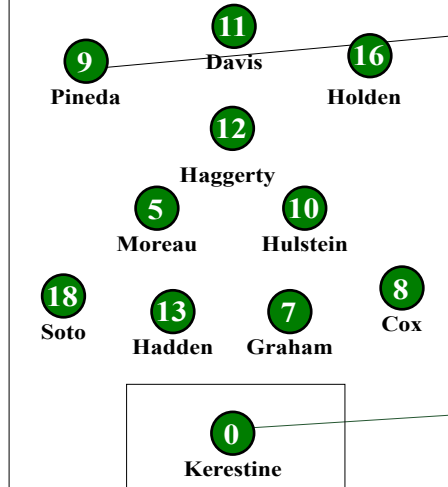

PROJECTED STARTERS

OFFENSIVE SPOTLIGHT

KARLA PINEDA

Scored the game-winning goal against Lamar ... Leads the team and conference with 19 shots.

DEFENSIVE SPOTLIGHT

JACKIE KERESTINE

Junior goalkeeper re-recorded three shutouts in three games.

MEAN GREEN 2014 ROSTER

0	Jackie Kerestine	GK	6-1	Jr.	Euless, TX	Colleyville Heritage
2	Cat Sebazco	F	5-6	Fr.	Keller, TX	Timber Creek HS
3	Libby Murphy	MF	5-9	Fr.	McKinney, TX	Boyd HS
4	Kaylah Hunter	D	5-3	Fr.	Mesquite, TX	Baylor
5	Jackie Moreau	MF	5-8	Jr.	Coppell, TX	Coppell HS
6	Molly Grisham	D	5-7	Jr.	Longview, TX	Longview HS
7	Tess Graham	D	5-7	Jr.	Denton, TX	Guyer HS
8	Leah Cox	MF	5-7	Sr.	Colleyville, TX	Liberty Christian
9	Karla Pineda	MF	5-5	Jr.	Houston, TX	Aldine HS
10	Lindsey Hulstein	MF	5-9	Jr.	Denton, TX	Guyer HS
11	Marchelle Davis	F	5-6	So.	Trophy Club, TX	Texas
12	Amber Haggerty	F	5-4	Jr.	Mesquite, TX	Dallas Christian
13	Hailey Hadden	D	5-6	Fr.	Frisco, TX	Liberty HS
14	Anna Flobeck	F	5-10	So.	Euless, TX	Trinity HS
15	Rebecca Gleason	D	5-11	Fr.	Lucas, TX	Lovejoy HS
16	Rachel Holden	F	5-7	So.	Lancaster, TX	Maranatha Christian
17	Brooke Oxentine	MF	5-6	R-Jr.	Euless, TX	Memphis
18	Chelsei Soto	F	5-3	Fr.	Lewisville, TX	Lewisville HS
19	Alyson Stallcup	MF	5-10	Sr.	Keller, TX	Keller HS
20	Allison Harper	MF	5-11	So.	Keller, TX	Keller HS
21	Bryson Thomas	MF	5-7	Fr.	Hurst, TX	L.D. Bell HS
22	Kelci Slaughter	MF	5-5	Fr.	Granbury, TX	Granbury HS
24	Tori Phillips	D	5-9	Fr.	Forney, TX	Home Schooled
25	Dani Mayfield	GK	5-10	Fr.	Midlothian, TX	Midlothian HS